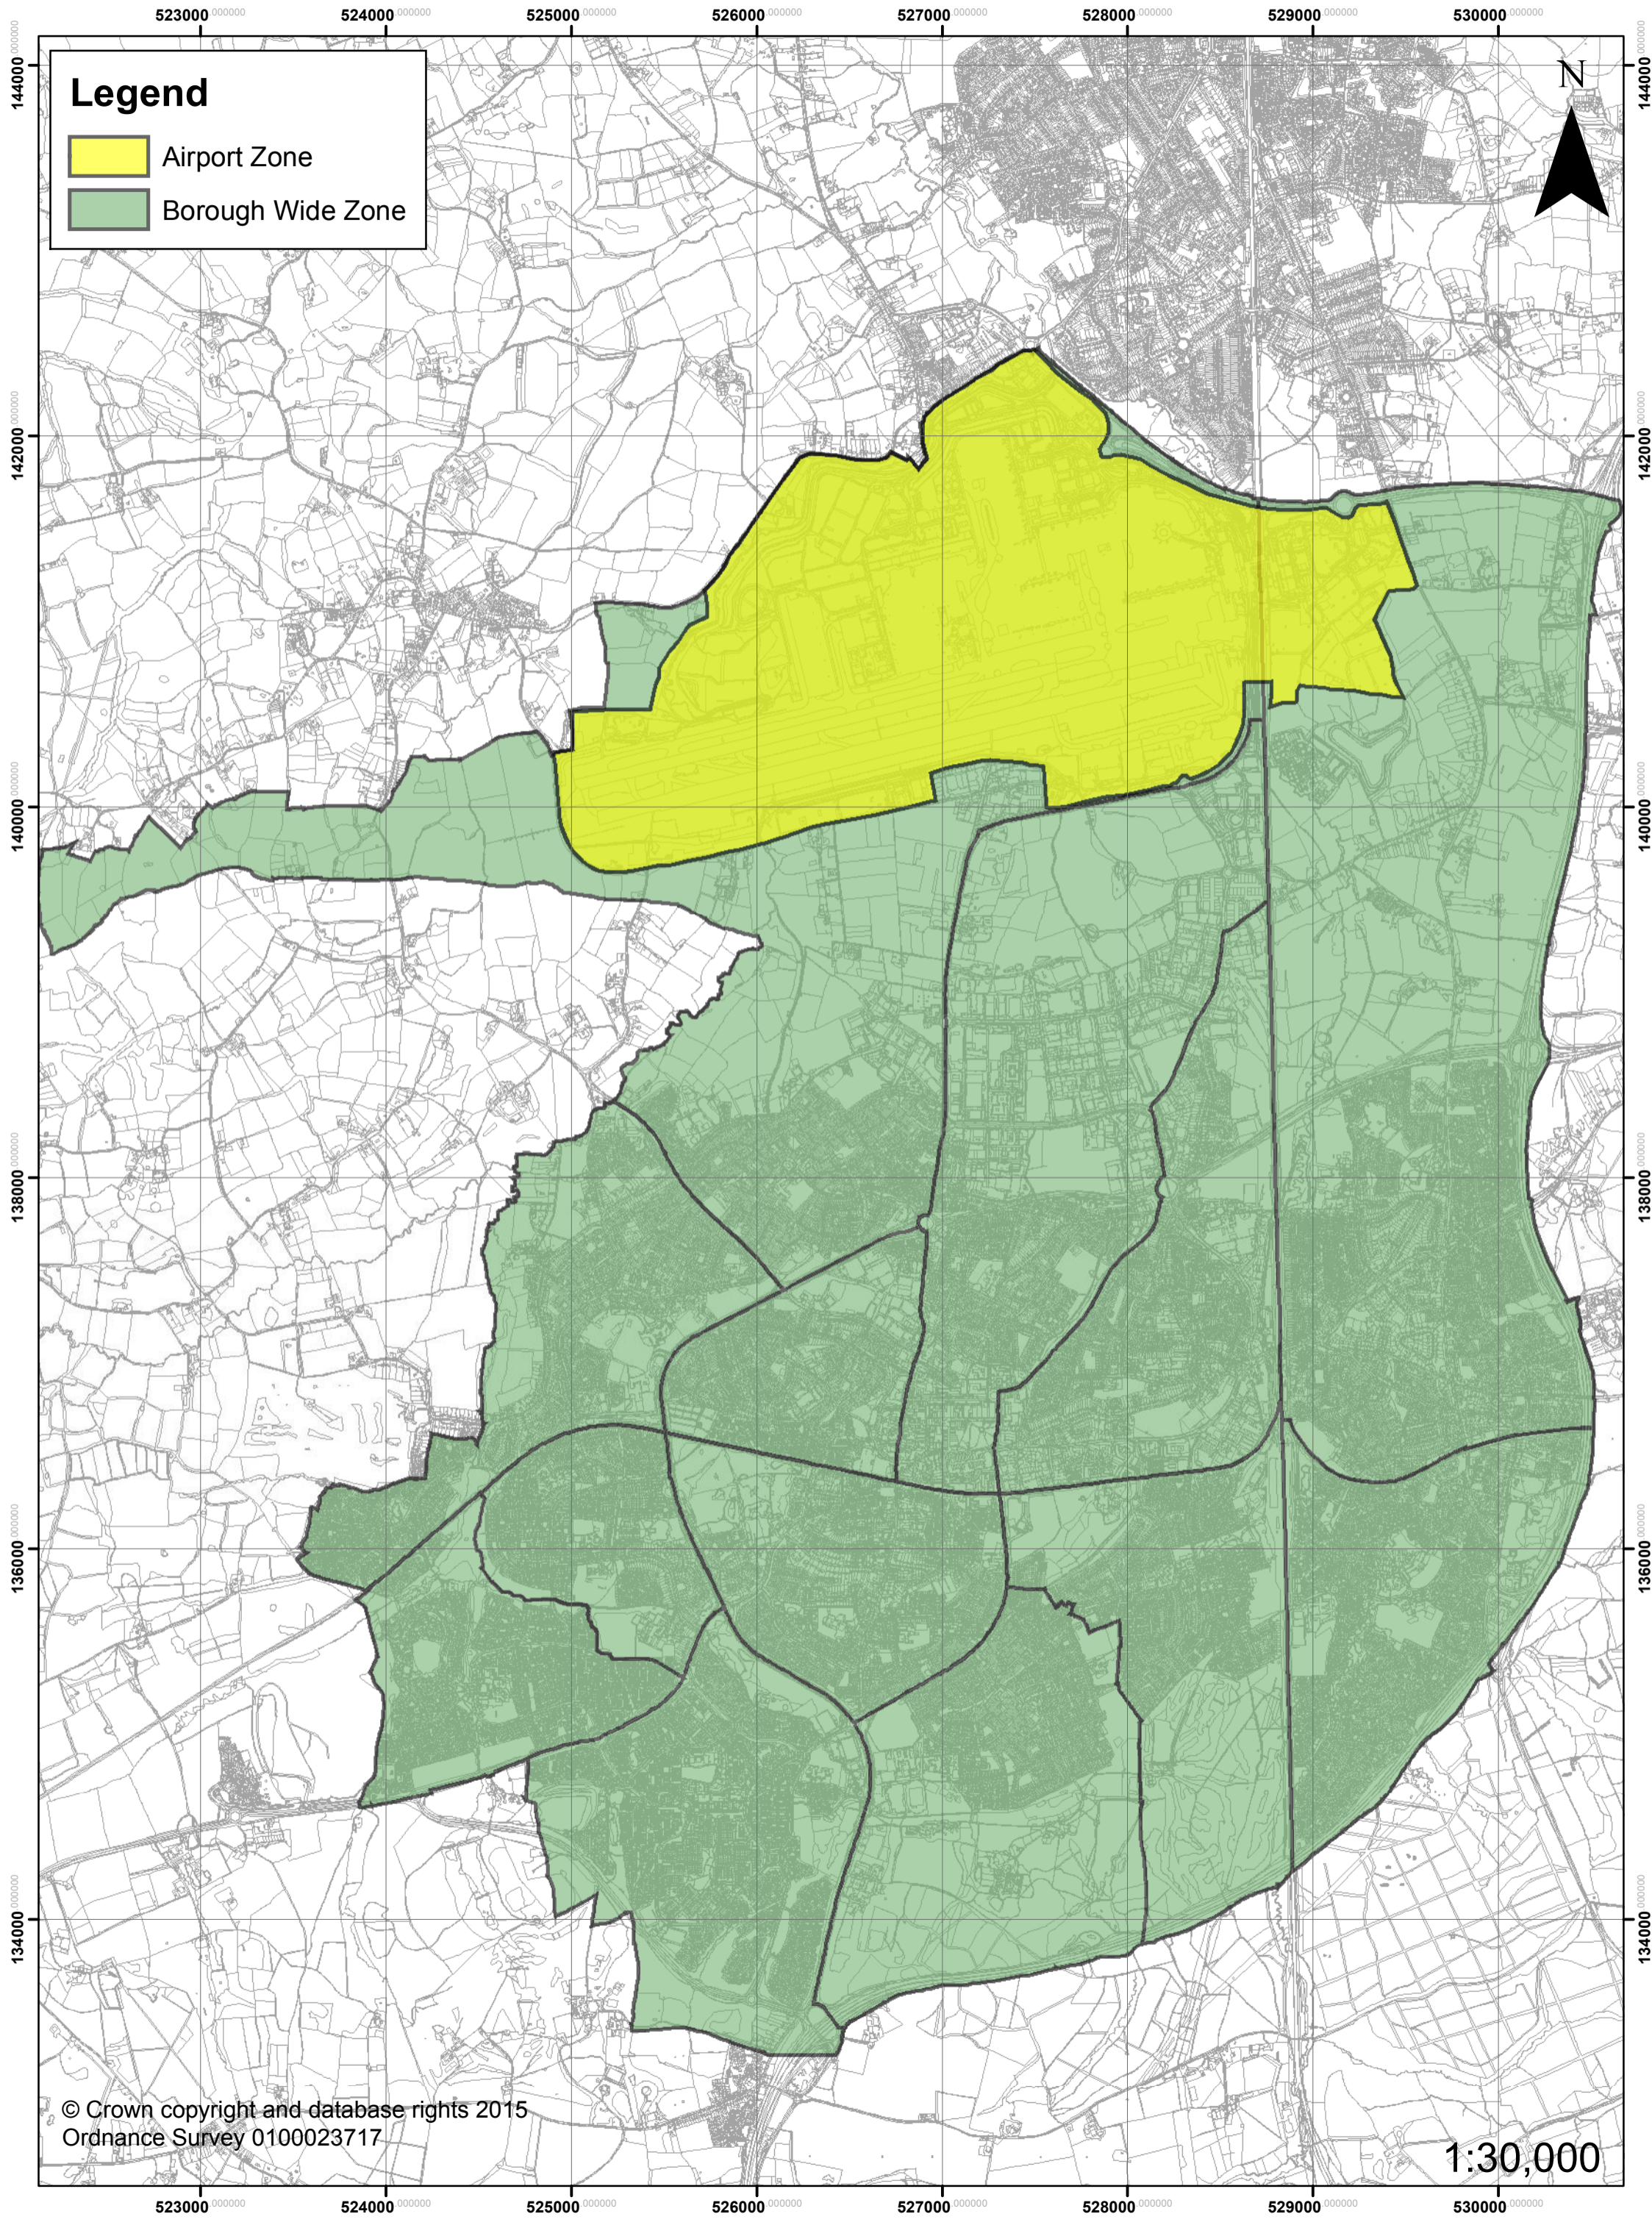

CRAWLEY COMMUNITY INFRASTRUCTURE LEVY (CIL) CHARGING AREA

Legend

- Airport Zone
- Borough Wide Zone