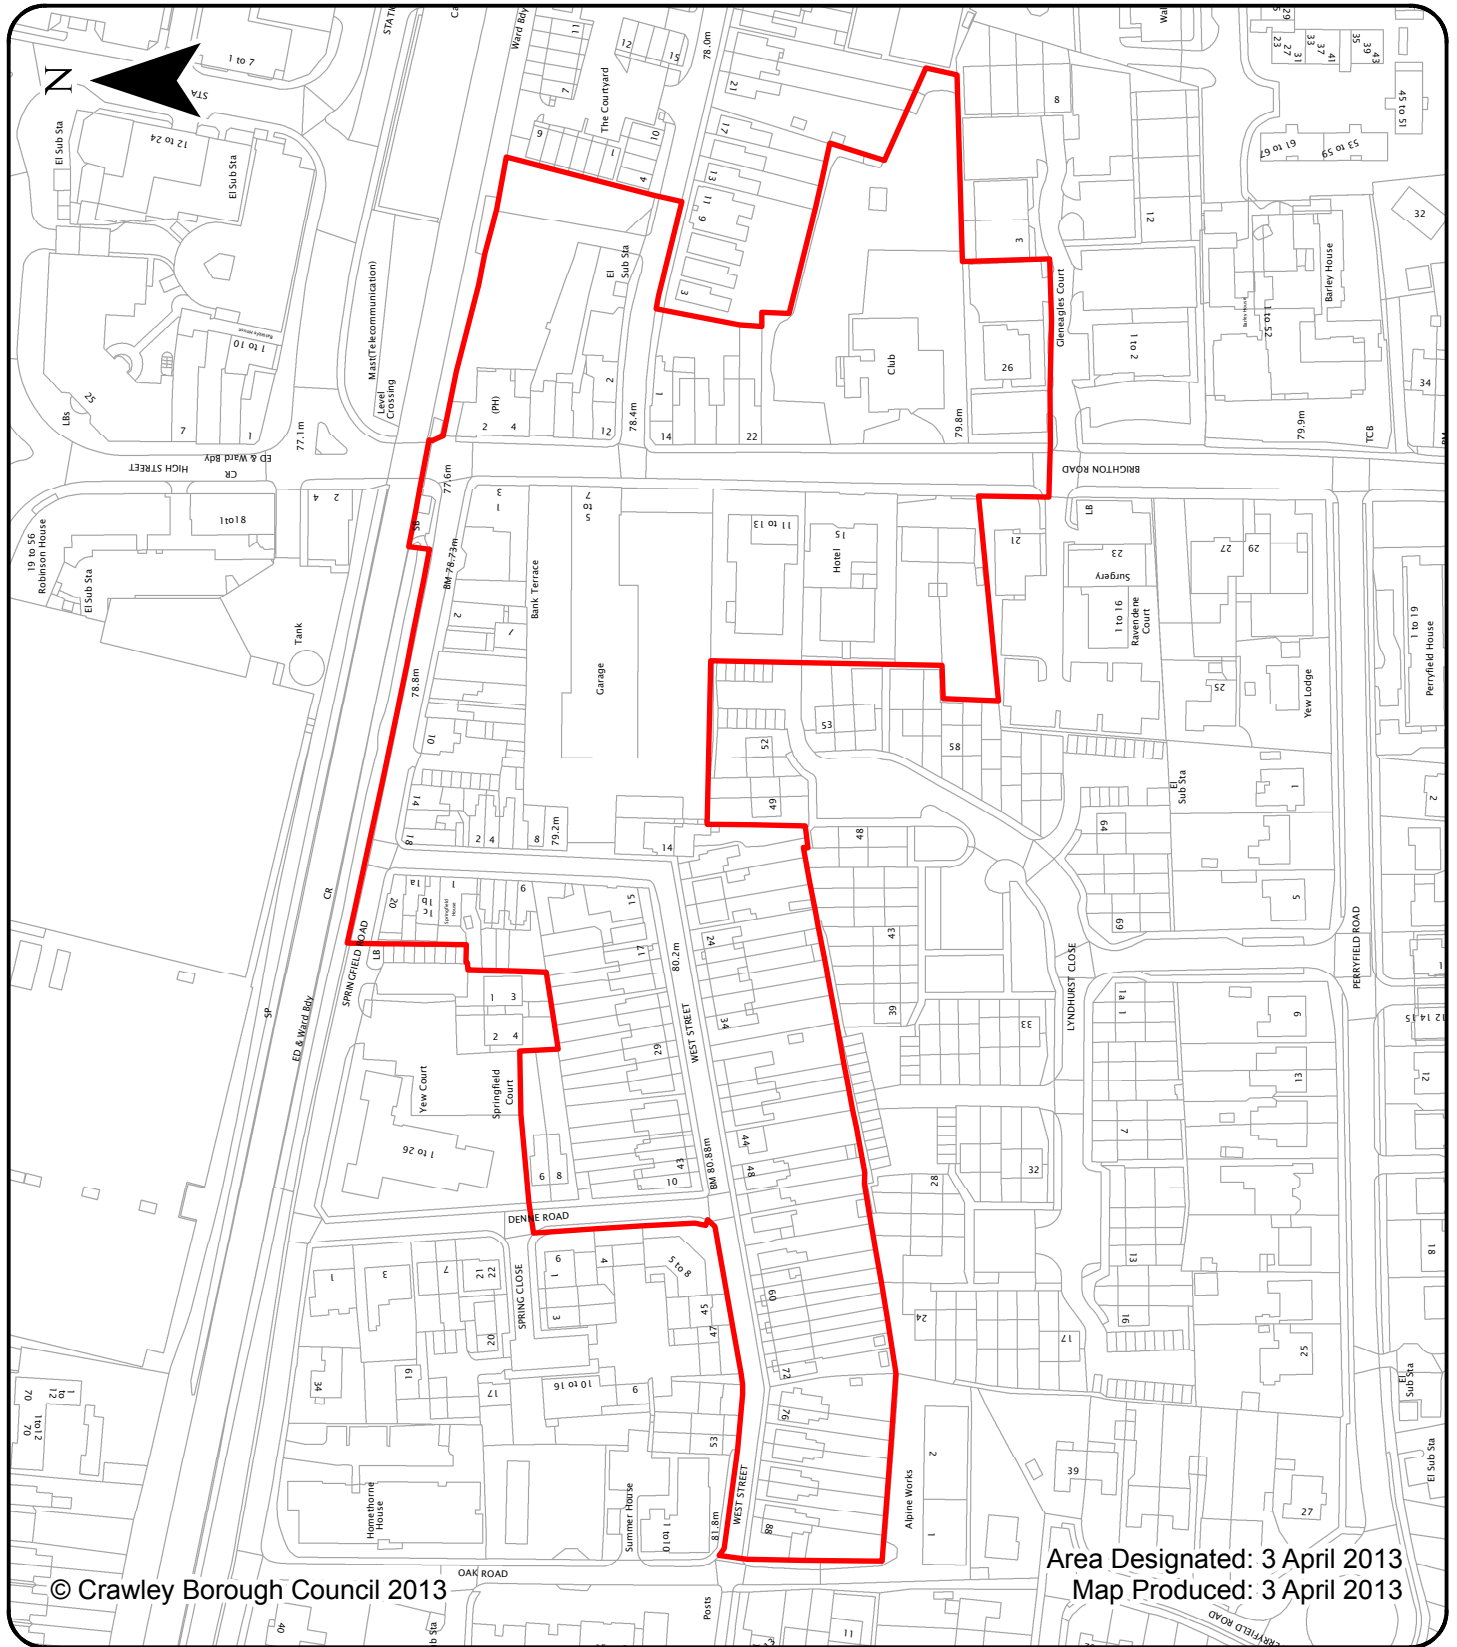

Brighton Road Conservation Area

 Conservation Areas Boundary

1:2,000

© Crawley Borough Council 2013

Area Designated: 3 April 2013
Map Produced: 3 April 2013