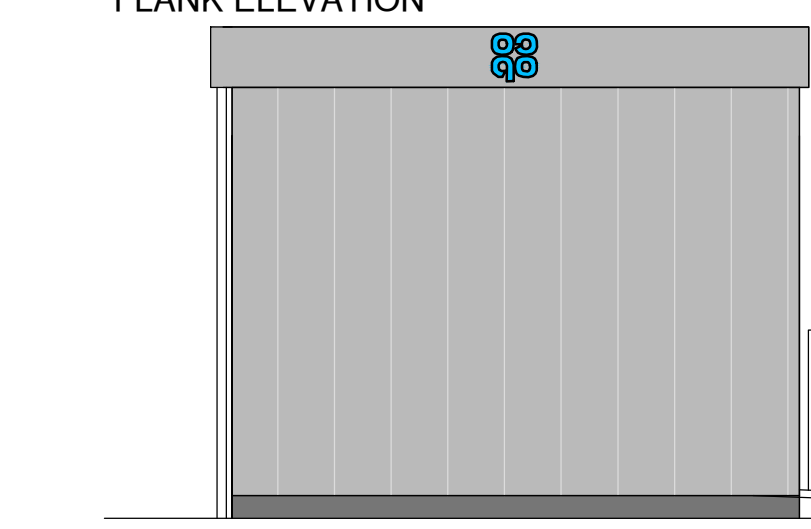

COOP Retail Shop Unit - 7.3 x 3.6 x 3.1m high

REVISION

SCALE 1:50

© THE CONTENTS OF THIS DRAWING REMAIN THE SOLE PROPERTY OF WELLSFIELD ASSOCIATES AND MUST NOT BE COPIED OR REPRODUCED WITHOUT PRIOR PERMISSION.
 FULL SURVEY NOT CARRIED OUT, DRAWING PRODUCED USING INFORMATION SUPPLIED BY THE CLIENT

Wellsfield Associates

project CO-OP TEMP SHOP
 Maidenbower Village Centre
 Maidenbower Drive
 Crawley, West Sussex,
 RH10 7QH
 PROPOSED TEMP STORE DETAILS

date APRIL 21 drawn WJ
 scale 1:50 @ A3 drg no. PL04