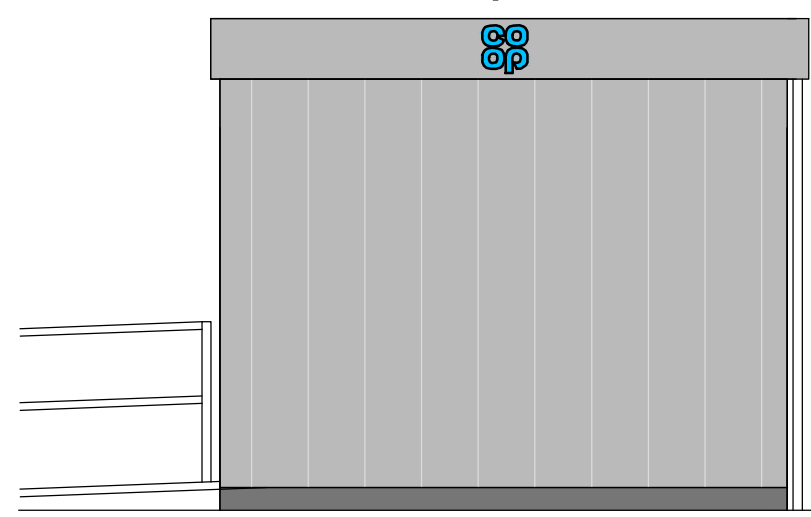

COOP Retail Shop Unit - 7.3 x 3.6 x 3.1m high

REVISION

SCALE 1:50

© THE CONTENTS OF THIS DRAWING REMAIN THE SOLE PROPERTY OF WELLSFIELD ASSOCIATES AND MUST NOT BE COPIED OR REPRODUCED WITHOUT PRIOR PERMISSION.
 FULL SURVEY NOT CARRIED OUT, DRAWING PRODUCED USING INFORMATION SUPPLIED BY THE CLIENT

Wellsfield Associates

project CO-OP TEMP SHOP
 Maidenbower Village Centre
 Maidenbower Drive
 Crawley, West Sussex,
 RH10 7QH
 PROPOSED TEMP STORE DETAILS

date APRIL 21 drawn WJ
 scale 1:50 @ A3 drg no. PL04