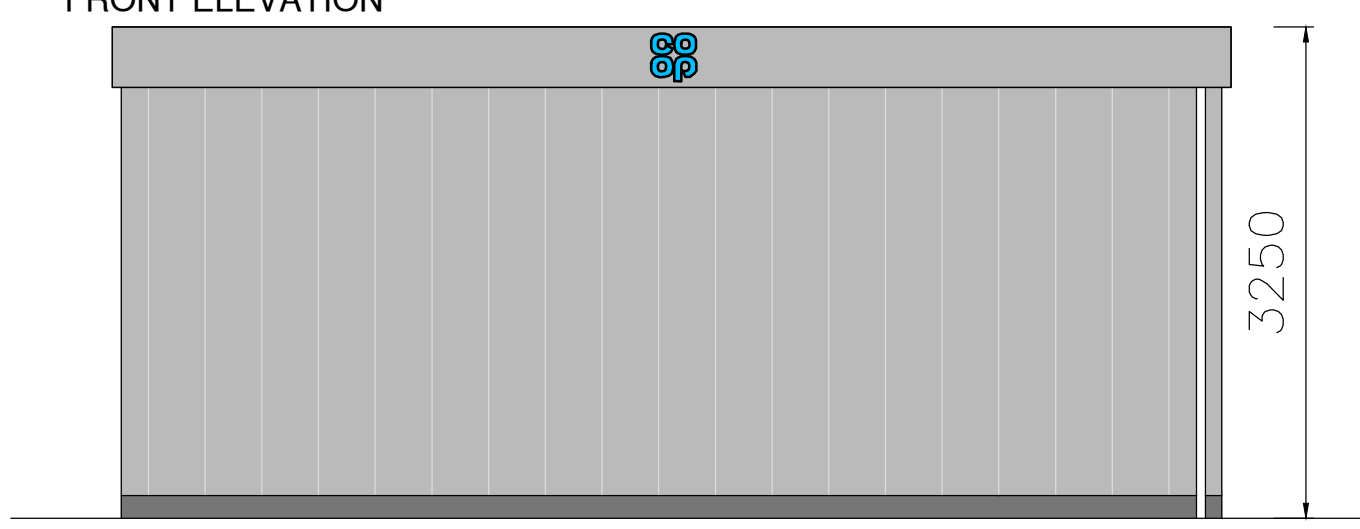

COOP Retail Shop Unit - 7.3 x 3.6 x 3.1m high

REVISION

SCALE 1:50

© THE CONTENTS OF THIS DRAWING REMAIN THE SOLE PROPERTY OF WELLSFIELD ASSOCIATES AND MUST NOT BE COPIED OR REPRODUCED WITHOUT PRIOR PERMISSION.
 FULL SURVEY NOT CARRIED OUT, DRAWING PRODUCED USING INFORMATION SUPPLIED BY THE CLIENT

Wellsfield Associates

project CO-OP TEMP SHOP
 Maidenbower Village Centre
 Maidenbower Drive
 Crawley, West Sussex,
 RH10 7QH
 PROPOSED TEMP STORE DETAILS

date APRIL 21 drawn WJ
 scale 1:50 @ A3 drg no. PL04