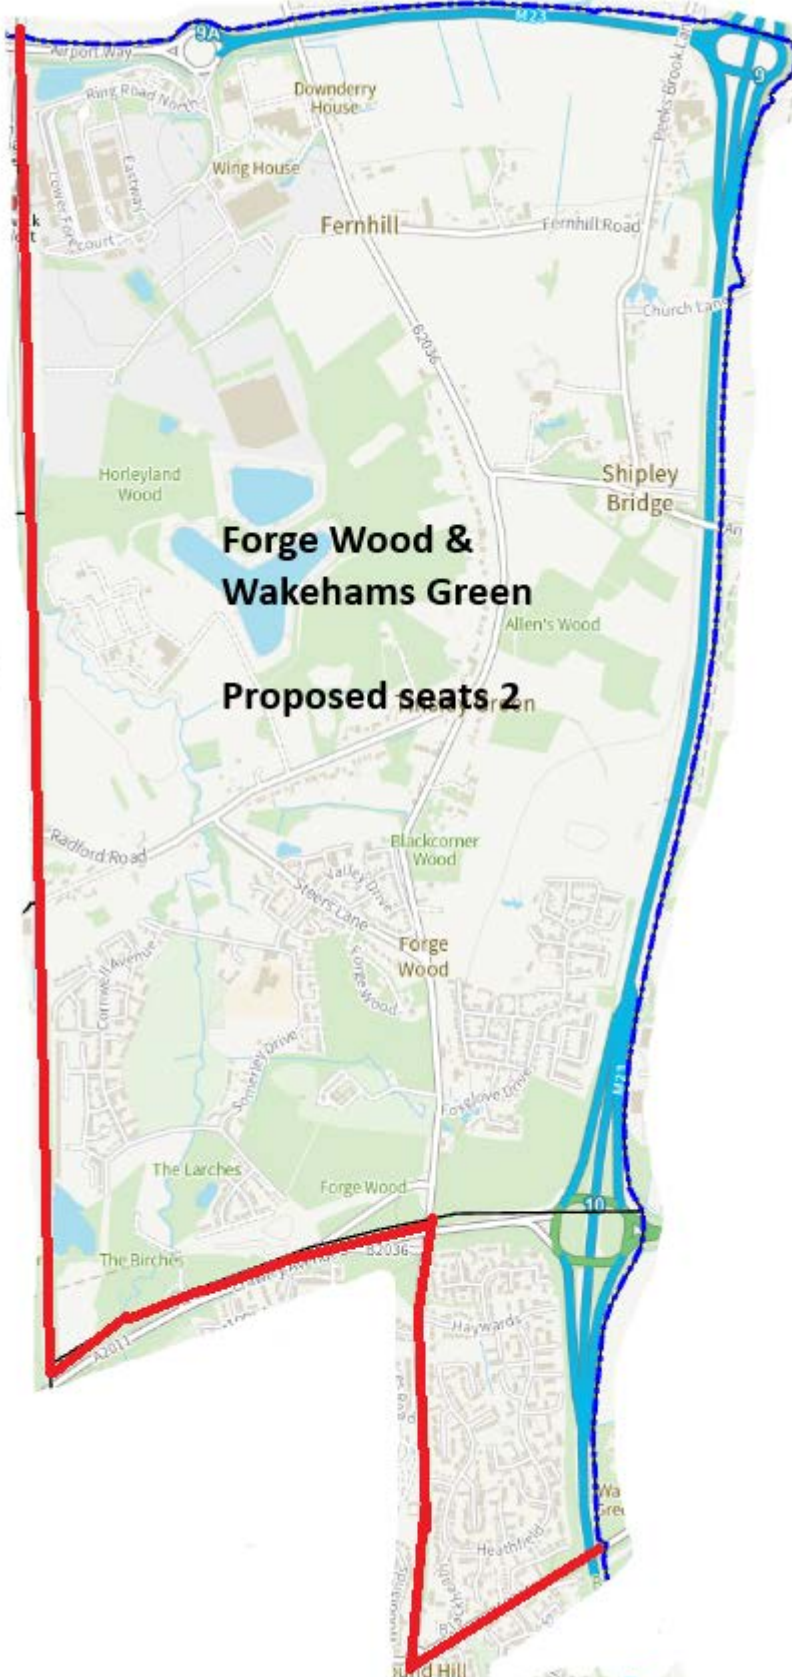

**Forge Wood &
Wakehams Green**

Proposed seats 2