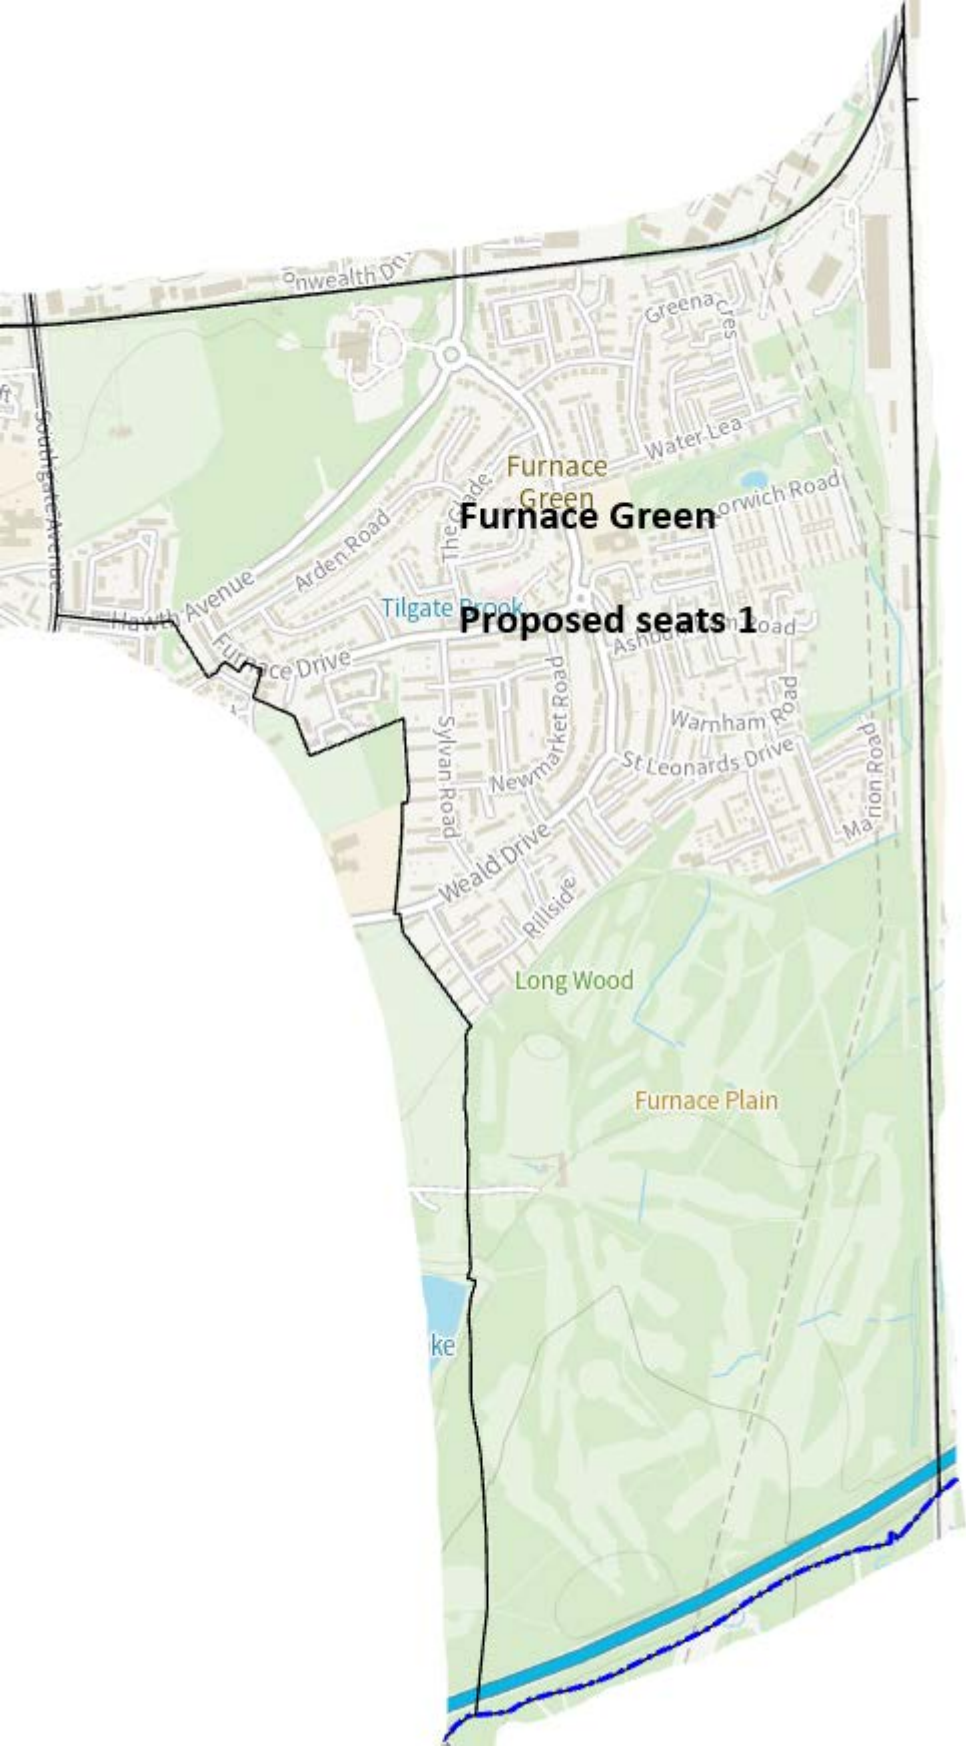

Furnace Green

Proposed seats 1

Long Wood

Furnace Plain

Onwealth Dr

Greena

Water-Lea

Orwich Road

Tilgate Brook

Hawth Avenue

Arden Road

Furnace Drive

Sylvan Road

Newmarket Road

Warnham Road

St Leonards Drive

Weald Drive

Rillside

Marion Road

ke