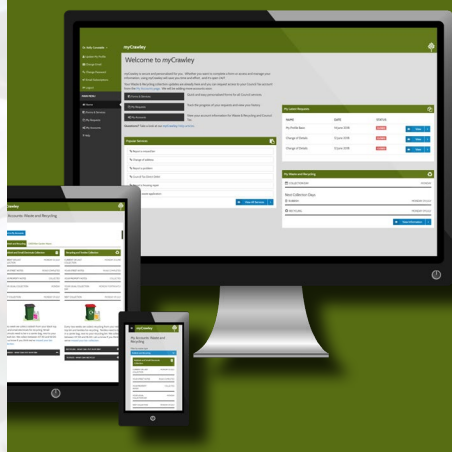

Paying for the GREENbin service

There is an annual charge per bin as detailed in the invoice sent to you. You will receive a reduction per bin if you pay by Direct Debit.

Excess garden waste

If you'd like to apply for a second GREENbin, please contact us on **01293 438772**. There will be an additional charge for the second bin.

Moving house/stopping the service

Please notify us in advance of any change of address, or if you want

to stop the service. No refund is available if you decide to cancel the service part way through the year, regardless of how many collections you've received. If moving within Crawley, please take the bin with you and notify us.

One real Christmas tree per household can be recycled with the first collection in the New Year. Please remove all decorations and place it by the side of your GREENbin.

myCrawley

Do all this with **myCrawley**:

- View your waste and recycling collection dates
- Quick and easy personalised forms for all council services
- Track the progress of your requests and view your history
- Manage your subscriptions.

Sign up now at my.crawley.gov.uk or talk to a Customer Service Advisor on **01293 438000**.

Please contact us on **01293 438772** or at amenity.services@crawley.gov.uk

What CAN I put in my GREENbin?

✓ Yes please!

✗ No thank you!

*Includes fruit and vegetables grown in your garden/allotment. This is due to regulations brought in after the foot-and-mouth disease epidemic. We suggest you compost fruit, vegetables, tea bags and eggshells in a home compost bin.

Garden waste should be loose in the bin with lid fully shut

Please ensure your GREENbin is placed at the edge of the property, not blocking pavements, by 7.30am on your collection day and is clearly visible.

Recycling Centre (RC)

Any excess garden waste can be taken to the RC at Metcalf Way. Call **01293 537975** or visit westsussex.gov.uk with queries or for opening times.