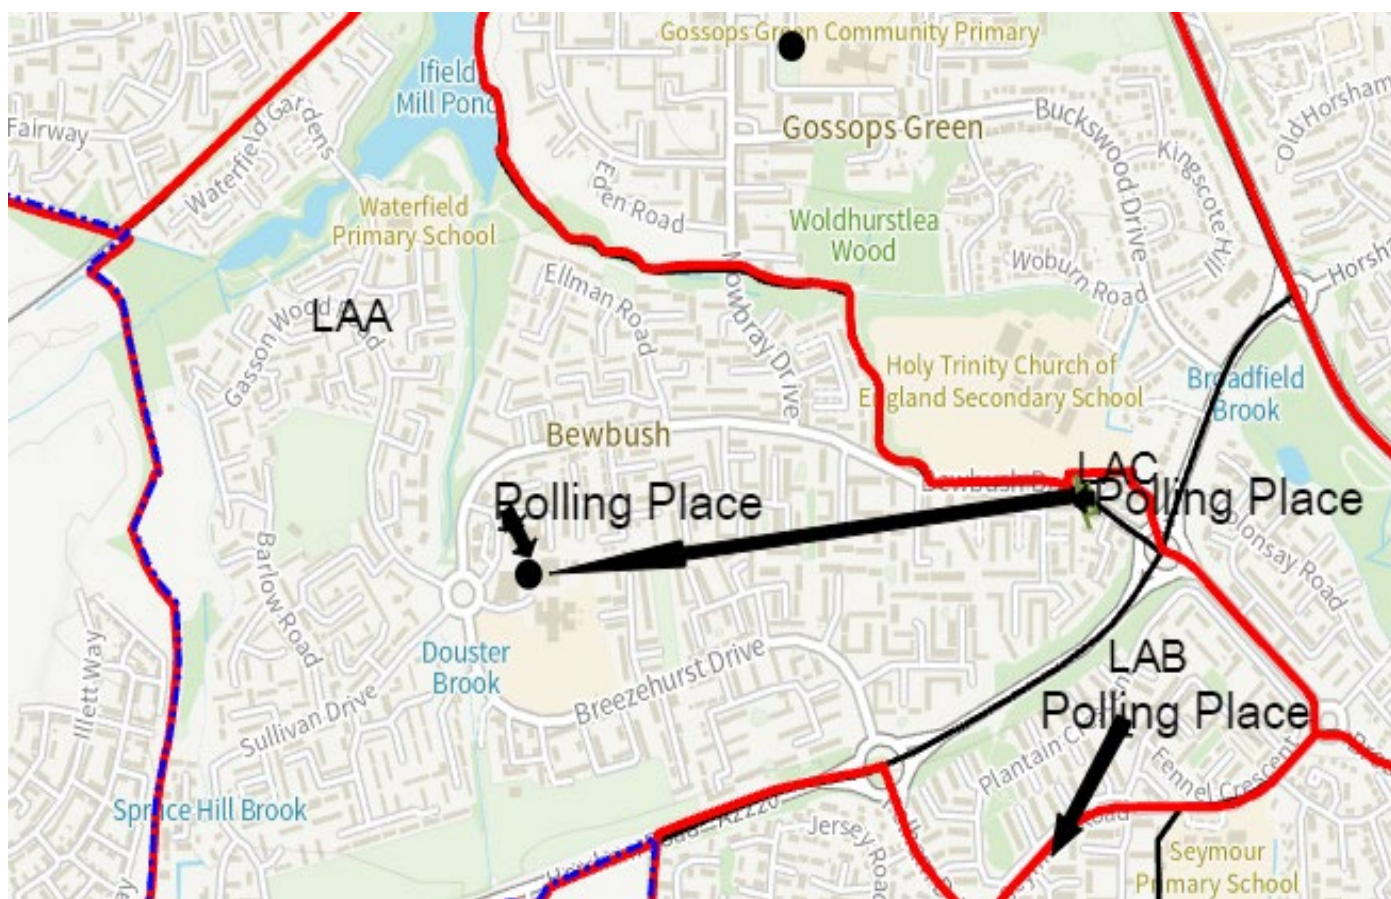

Polling District LAB

Polling Place: Broadfield Scout Hut, Seymour Road.

Electors: 921

Postal Voters: 206

Polling District LAC

Polling Place: Bewbush Centre, Dorsten Square.

Electors: 37

Postal Voters: 5