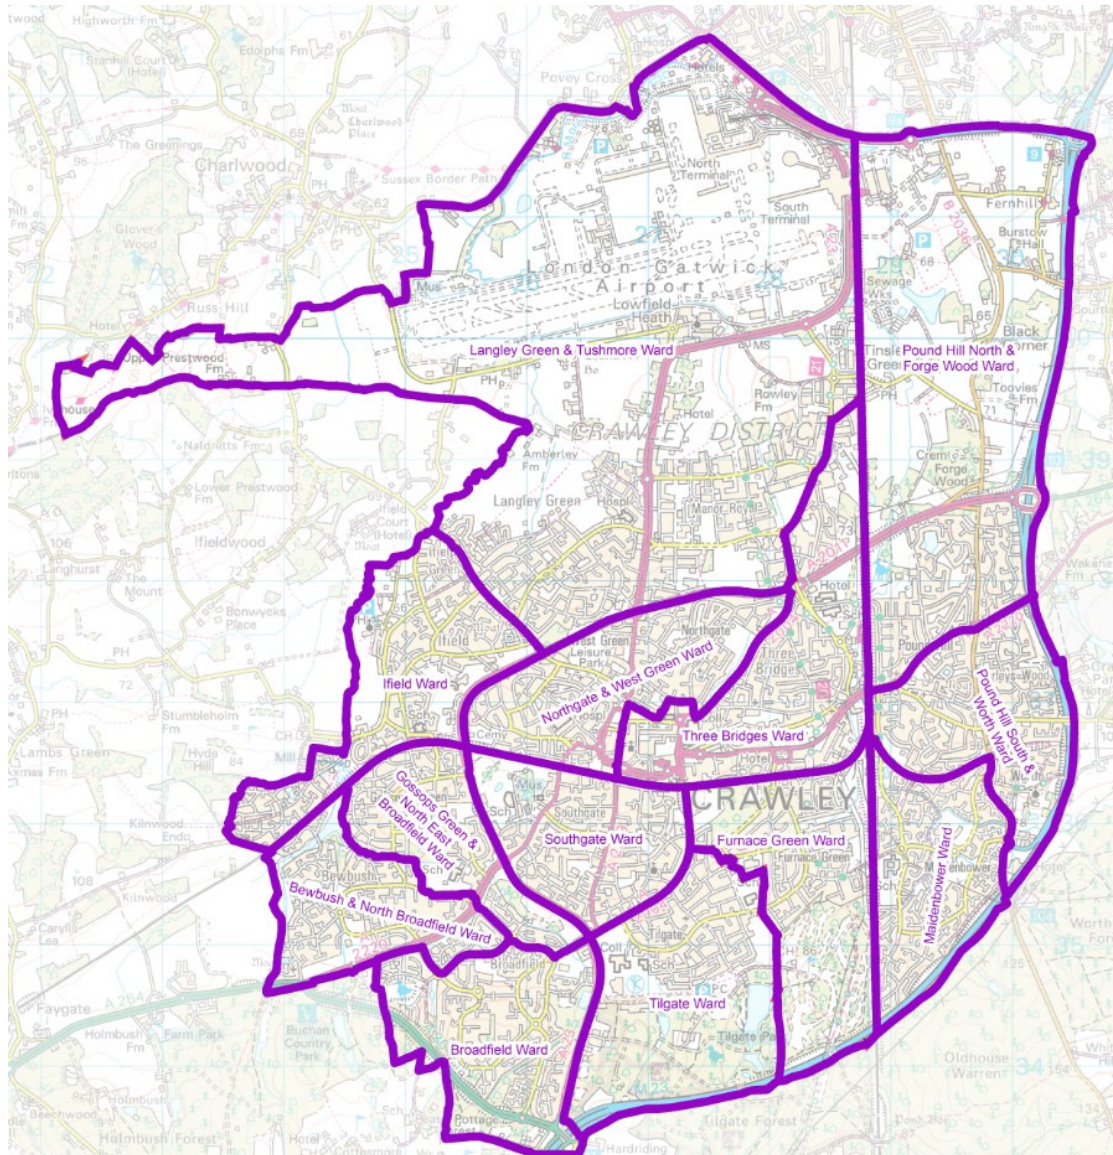

Or email:

Elections@crawley.gov.uk

Comments for this initial consultation stage must be received by 5 November 2023

Current Polling Scheme

Ward	Polling District	Polling Station	Page
Bewbush & North Broadfield	LAA	Bewbush Centre	7
	LAB	Scout Hut, Seymour Road	7
	LAC	Bewbush Centre	7
Broadfield	LBA	Broadfield Youth & Community Centre	8
	LBB	Creasys Drive Adventure Playground	8
Furnace Green	LD	Furnace Green Community Centre	9
Gossops Green & North East Broadfield	LEA	Gossops Green Community Centre	10
	LEB	Scout Hut, Seymour Road	10
Ifield	LFA	Ifield Community Centre	11-12
	LFB	The Mill Primary School	11-12
	LFC	Wybourne Community Centre	11-12
	LFD	The Mill Primary School	11-12
Langley Green & Tushmore	LGA	The Langley Green Centre	13
	LGB	Northgate Community Centre	13
Maidenbower	LHA	Maidenbower Community Centre	14
	LHB	The Brook School	14
Northgate & West Green	LIA	Northgate Community Centre	15
	LIB	The Charis Centre	15
Pound Hill North & Forge Wood	LJA	Grattons Bowls Club	16-17
	LJB	Wakehams Green Community Centre	16-17
	LJC	Forge Wood Community Centre	16-17
Pound Hill South & Worth	LKA	Pound Hill Community Centre	18
	LKB	St Edward The Confessor Church	18
	LKC	St Edward The Confessor Church	18
Southgate	LLA	St Mary's Church Hall	19
	LLB	Southgate Community Centre	19
	LLC	Southgate Community Centre	19
Three Bridges	LMA	Montefiore Institute	20-21
	LMB	Three Bridges Community Centre	20-21
	LMC	The Hawth, Hawth Avenue	20-21
	LMD	Town Hall, The Boulevard	20-21
Tilgate	LNA	Tilgate Community Centre	22
	LNB	Holy Trinity Church Hall	22

Crawley Borough Council – 13 Wards

West Sussex County Boundaries

8 County Divisions

Bewbush & North Broadfield Ward

Polling District LAA

Polling Place: Bewbush Centre Dorsten Square.

Electors: 6132

Postal Voters: 1098