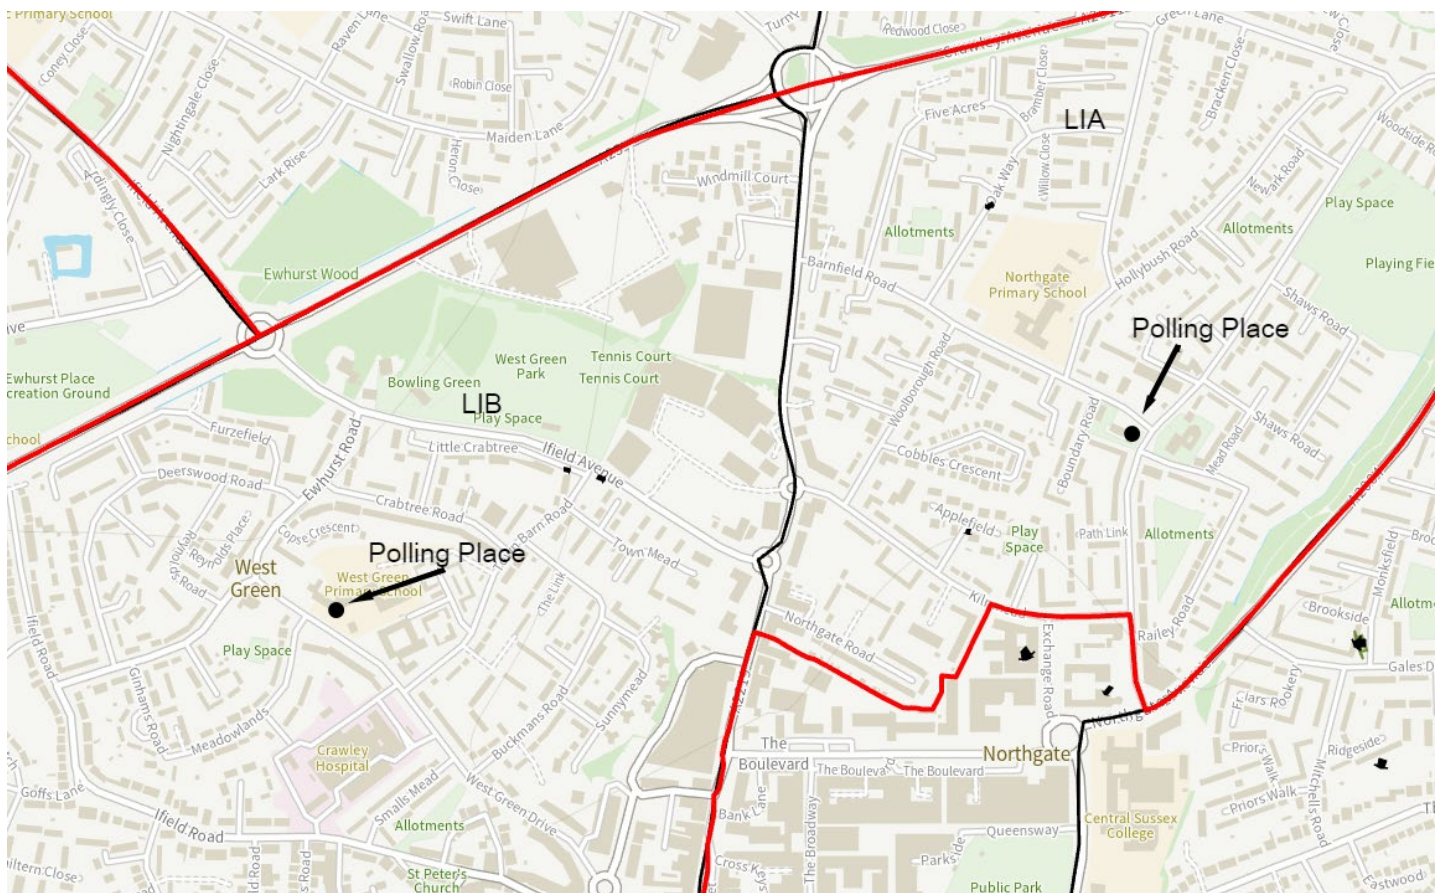

Northgate & West Green Ward

Polling District LIA

Polling Place: Northgate Community Centre, Barnfield Road.

Electors: 3475

Postal Voters: 674

Polling District LIB

Polling Place: The Charis Centre, West Green

Electors: 4136

Postal Voters: 877