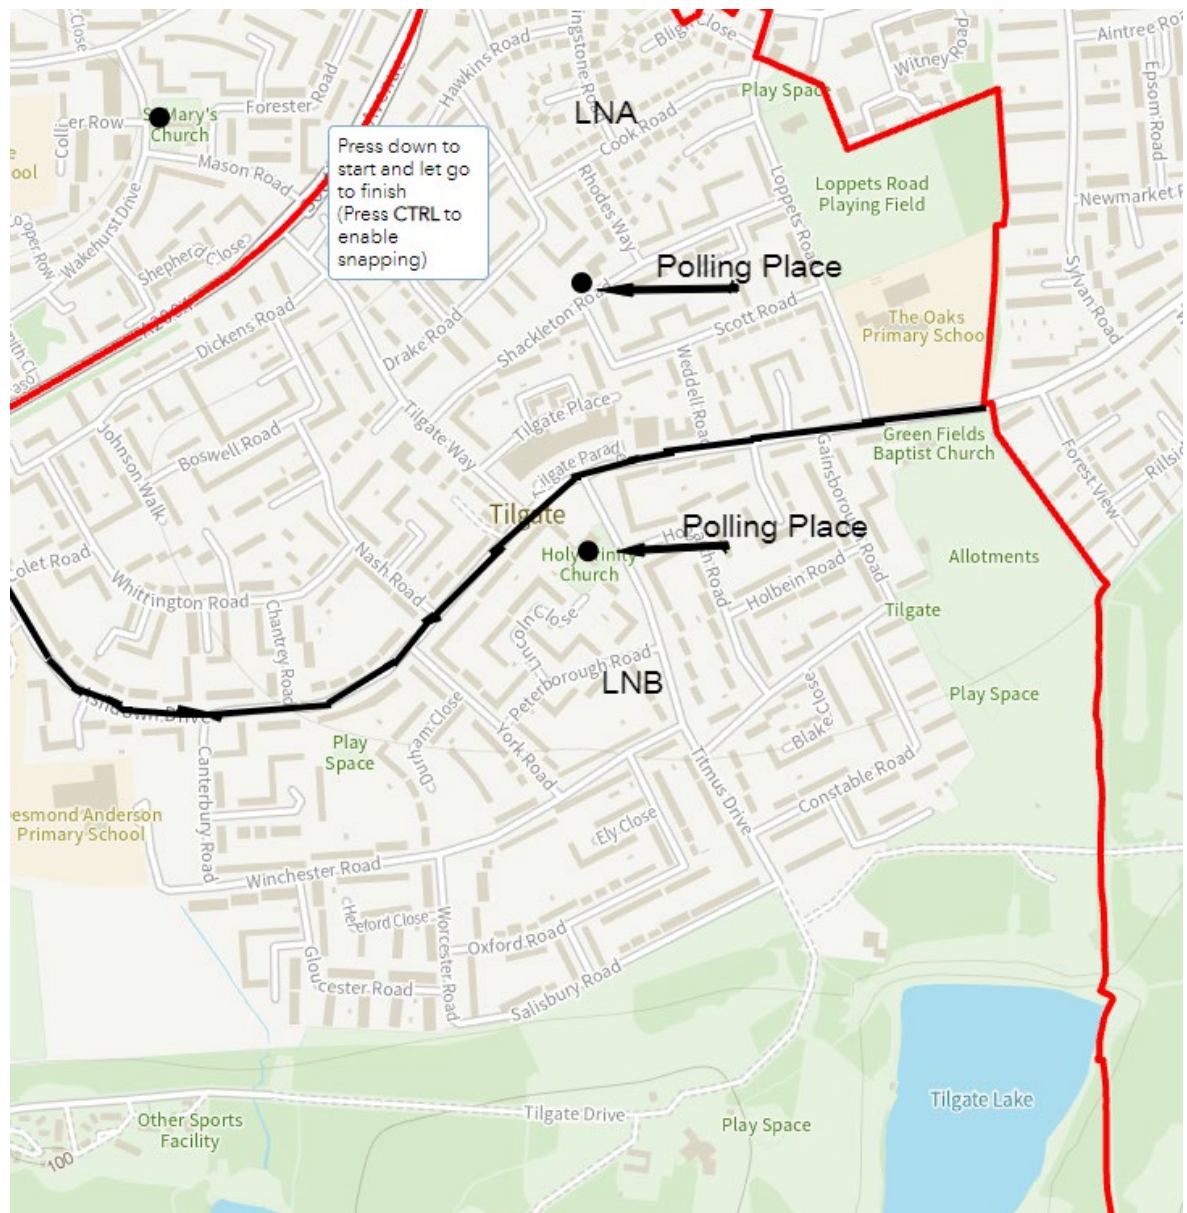

Polling Place: The Hawth, Hawth Avenue.

Electors: 1323

Postal Voters: 267

Polling District LMD

Polling Place: Town Hall, The Boulevard

Electors: 590

Postal Voters: 104

Tilgate Ward

The Current Polling Scheme

Polling Station Turnout at Crawley Borough Council Election May 2023

Ward	Polling Station	Polling Place	Votes Cast	Turnout %
Bewbush & North Broadfield	LAA Stn No 1	Bewbush Centre, Dorsten Square	280	15.77
	LAA Stn No 2	Bewbush Centre, Dorsten Square	249	14.08
	LAA Stn No 3	Bewbush Centre, Dorsten Square	256	16.51
	LAB Stn No 4	Broadfield Scout Hut, Seymour Road	122	16.87
	LAC Stn No 5	Bewbush Centre, Dorsten Square	6	18.18
		TOTAL	913	15.60
Broadfield	LBA Stn No 6	Broadfield Community Centre, Broadfield Barton	260	13.29
	LBA Stn No 7	Broadfield Community Centre, Broadfield Barton	247	14.01
	LBB Stn No 8	Creasy's Drive Adventure Playground, Creasy's Drive	235	11.62
		TOTAL	742	12.92
Furnace Green	LD Stn No 9	Furnace Green Community Centre, Ashburnham Road	546	33.09
	LD Stn No 10	Furnace Green Community Centre, Ashburnham Road	527	24.44
		TOTAL	1073	32.26
Gossops Green & North East Broadfield	LEA Stn No 11	Gossops Green Community Centre, Kidborough Road	365	24.60
	LEA Stn No 12	Gossops Green Community Centre, Kidborough Road	361	24.42
	LEB Stn No 13	Broadfield Scout Hut, Seymour Road	119	22.97
		TOTAL	845	24.28
Ifield	LFA Stn No 14	Ifield Community Centre, Ifield Drive	246	16.68
	LFA Stn No 15	Ifield Community Centre, Ifield Drive	272	21.57
	LFB Stn No 16	The Mill Primary School, Ifield Drive	117	21.35
	LFC Stn No 17	Ifield West Community Centre,	378	20.32