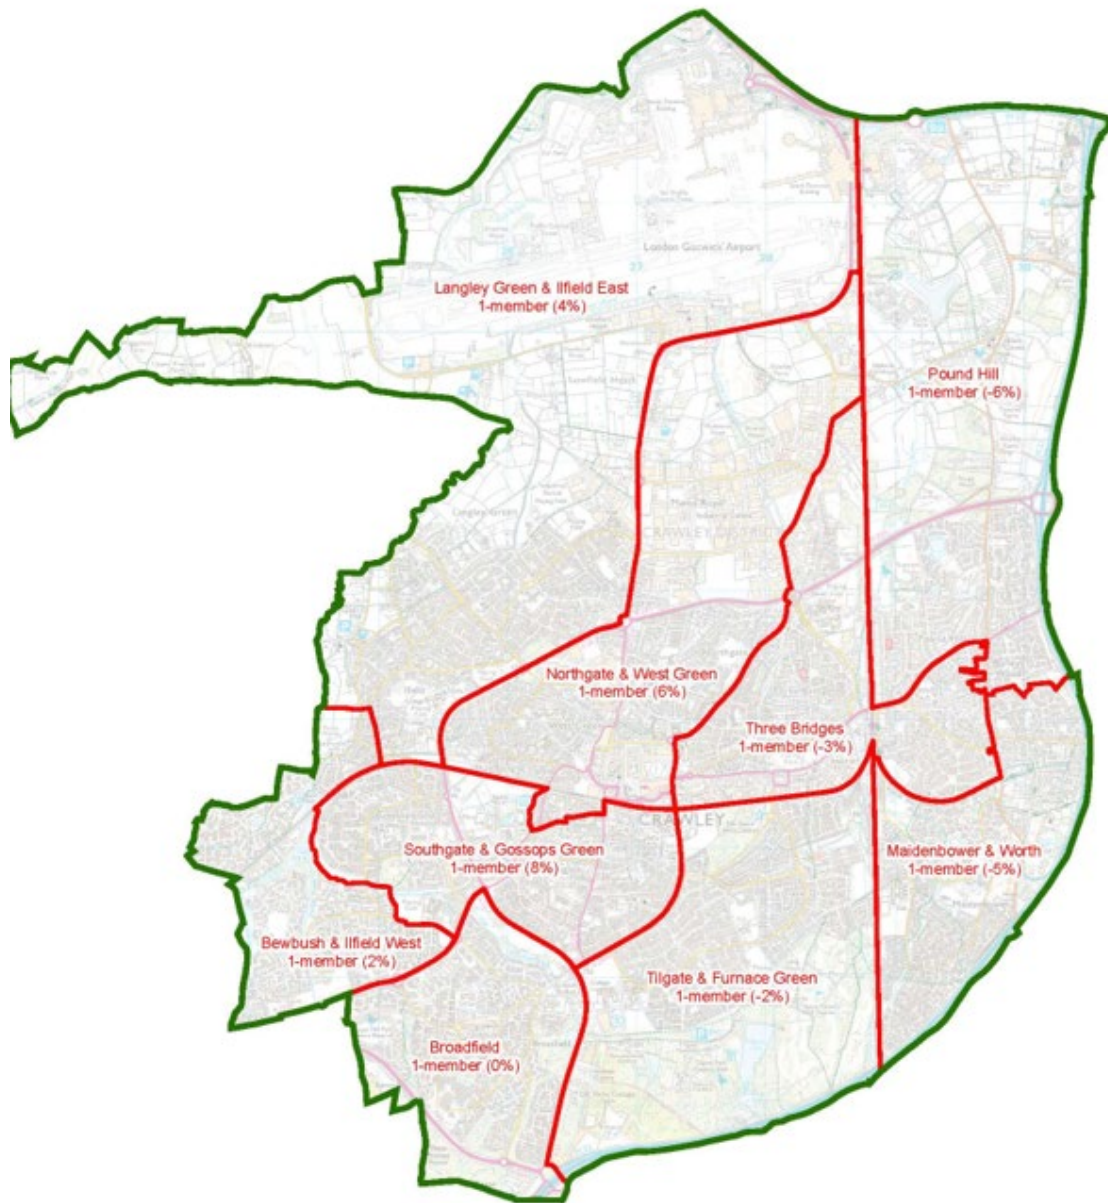

Or email:

Elections@crawley.gov.uk

Comments for this initial consultation stage must be received by 5 November 2023

Current Polling Scheme

Ward	Polling District	Polling Station	Page
Bewbush & North Broadfield	LAA	Bewbush Centre	7
	LAB	Scout Hut, Seymour Road	7
	LAC	Bewbush Centre	7
Broadfield	LBA	Broadfield Youth & Community Centre	8
	LBB	Creasys Drive Adventure Playground	8
Furnace Green	LD	Furnace Green Community Centre	9
Gossops Green & North East Broadfield	LEA	Gossops Green Community Centre	10
	LEB	Scout Hut, Seymour Road	10
Ifield	LFA	Ifield Community Centre	11-12
	LFB	The Mill Primary School	11-12
	LFC	Wybourne Community Centre	11-12
	LFD	The Mill Primary School	11-12
Langley Green & Tushmore	LGA	The Langley Green Centre	13
	LGB	Northgate Community Centre	13
Maidenbower	LHA	Maidenbower Community Centre	14
	LHB	The Brook School	14
Northgate & West Green	LIA	Northgate Community Centre	15
	LIB	The Charis Centre	15
Pound Hill North & Forge Wood	LJA	Grattons Bowls Club	16-17
	LJB	Wakehams Green Community Centre	16-17
	LJC	Forge Wood Community Centre	16-17
Pound Hill South & Worth	LKA	Pound Hill Community Centre	18
	LKB	St Edward The Confessor Church	18
	LKC	St Edward The Confessor Church	18
Southgate	LLA	St Mary's Church Hall	19
	LLB	Southgate Community Centre	19
	LLC	Southgate Community Centre	19
Three Bridges	LMA	Montefiore Institute	20-21
	LMB	Three Bridges Community Centre	20-21
	LMC	The Hawth, Hawth Avenue	20-21
	LMD	Town Hall, The Boulevard	20-21
Tilgate	LNA	Tilgate Community Centre	22
	LNB	Holy Trinity Church Hall	22

Crawley Borough Council – 13 Wards

West Sussex County Boundaries

8 County Divisions

Bewbush & North Broadfield Ward

Polling District LAA

Polling Place: Bewbush Centre Dorsten Square.

Electors: 6132

Postal Voters: 1098