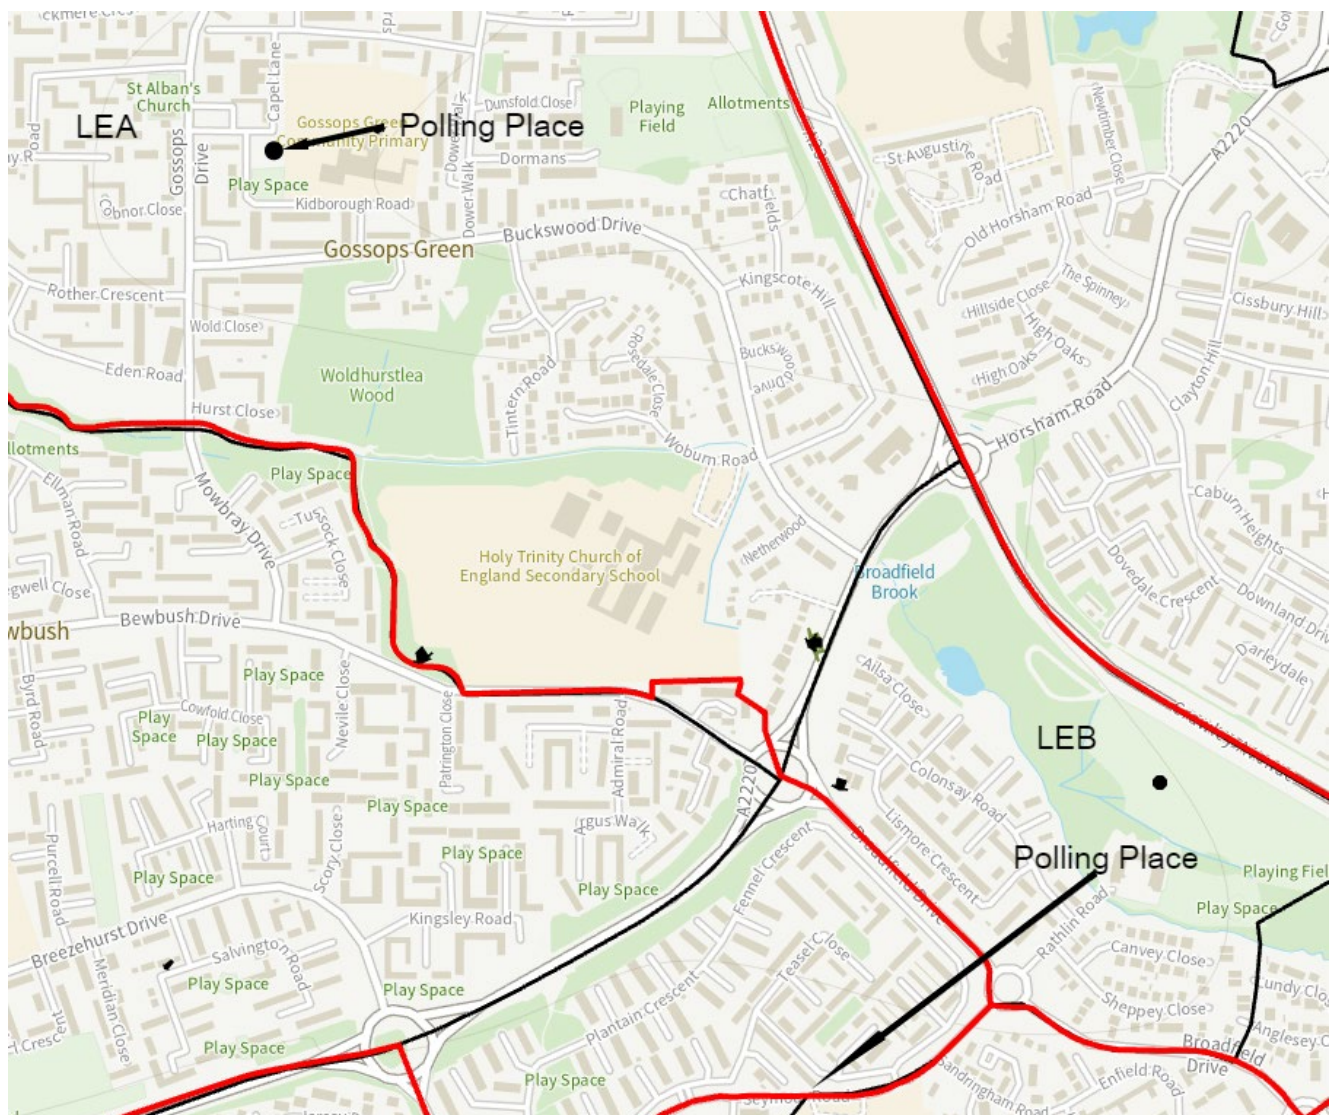

Polling District LEA

Polling Place: Gossops Green Community Centre, Capel Lane.

Electors: 3863

Postal Voters: 899

Polling District LEB

Polling Place: Broadfield Scout Hut, Seymour Road.

Electors: 794

Postal Voters: 280