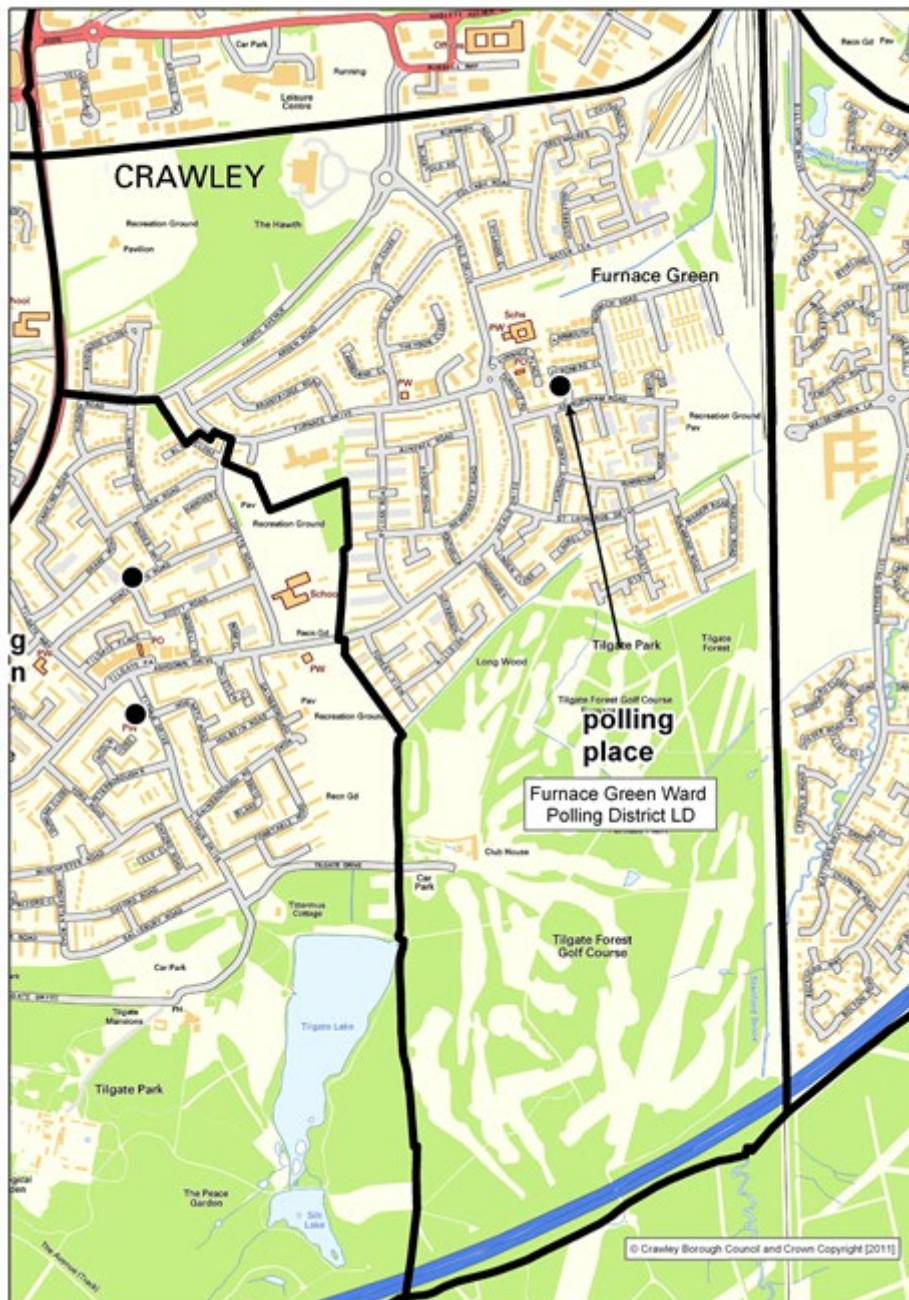

Furnace Green Ward

Polling District LD

Polling Place: Furnace Green Community Centre,
Ashburnham Road.

Electors: 4444

Postal Voters: 1141