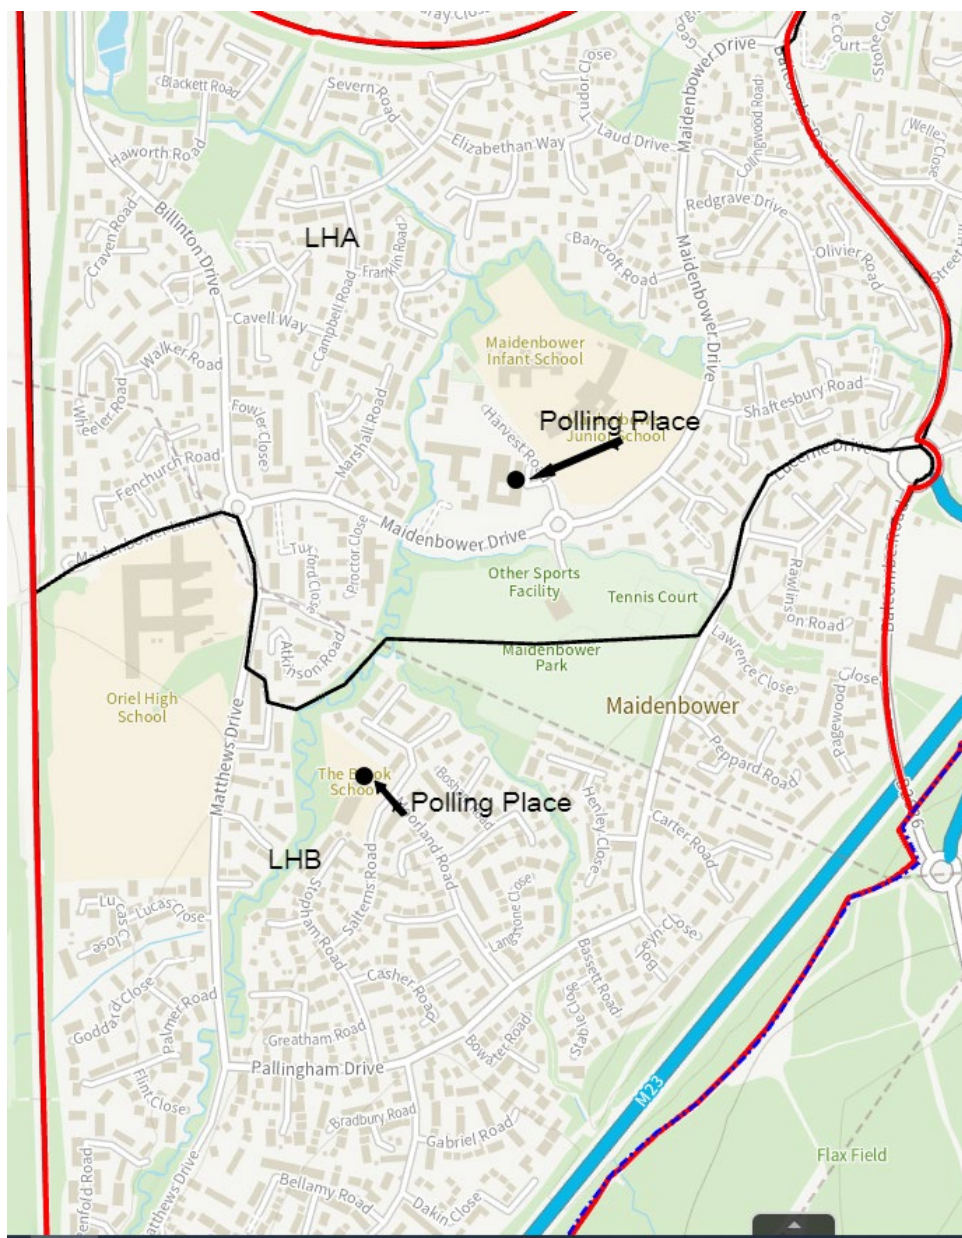

Maidenbower Ward

Polling District LHA

Polling Place: Maidenbower Community Centre,
Harvest Road.

Electors: 2829

Postal Voters: 659

Polling District LHB

Polling Place: The Brook School, Salterns Road.

Electors: 3904

Postal Voters: 1105