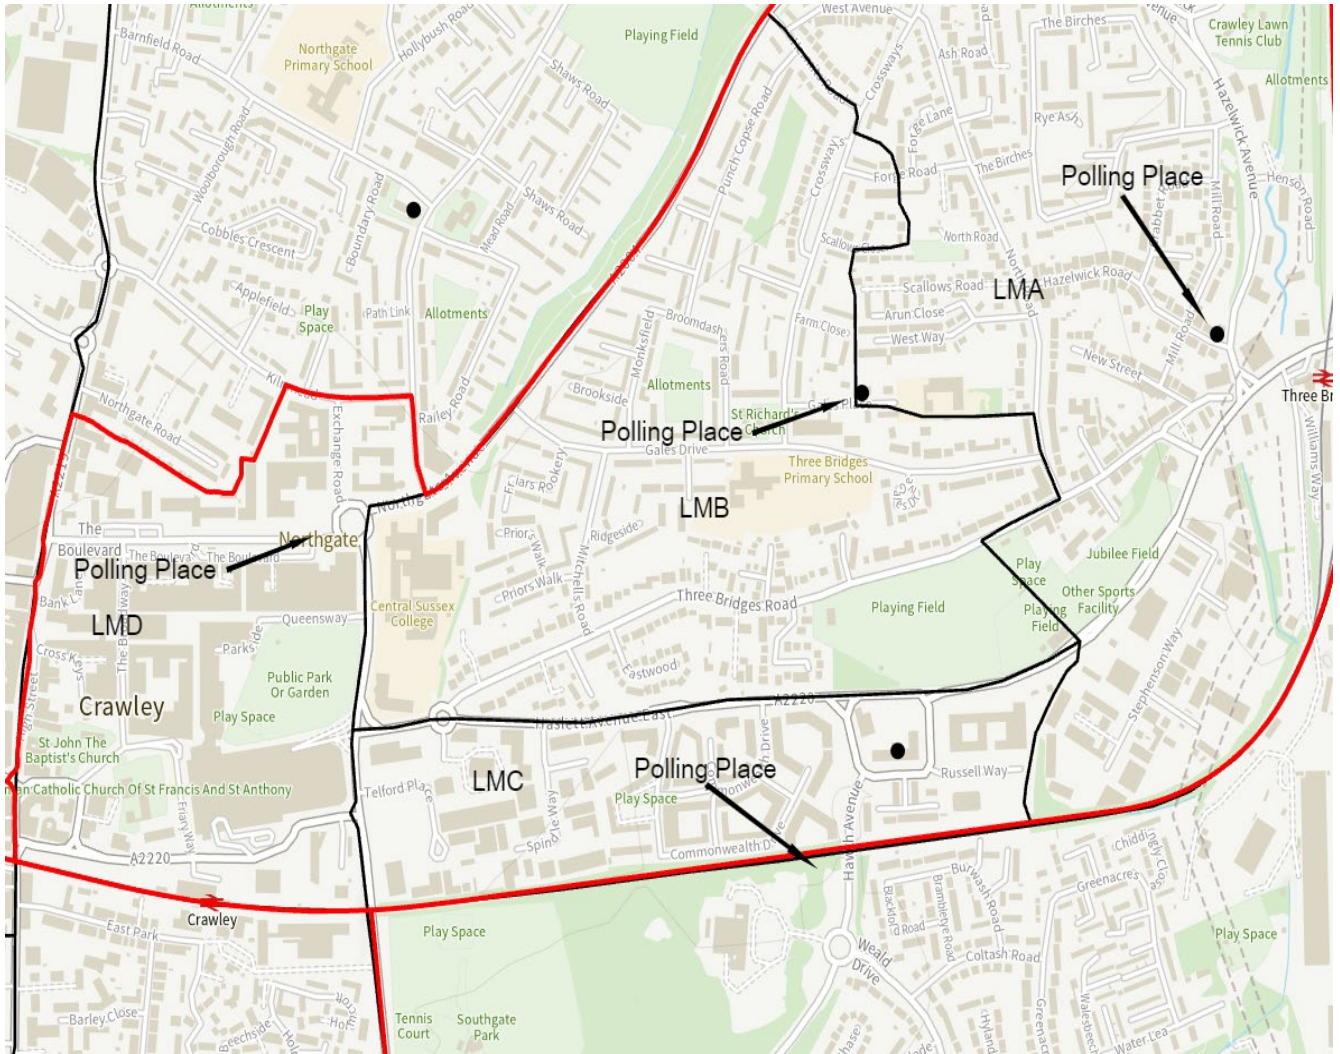

Polling Place: The Hawth, Hawth Avenue.

Electors: 1323

Postal Voters: 267

Polling District LMD

Polling Place: Town Hall, The Boulevard

Electors: 590

Postal Voters: 104

Tilgate Ward

The Current Polling Scheme

Polling Station Turnout at Crawley Borough Council Election May 2023

Ward	Polling Station	Polling Place	Votes Cast	Turnout %
Bewbush & North Broadfield	LAA Stn No 1	Bewbush Centre, Dorsten Square	280	15.77
	LAA Stn No 2	Bewbush Centre, Dorsten Square	249	14.08
	LAA Stn No 3	Bewbush Centre, Dorsten Square	256	16.51
	LAB Stn No 4	Broadfield Scout Hut, Seymour Road	122	16.87
	LAC Stn No 5	Bewbush Centre, Dorsten Square	6	18.18
		TOTAL	913	15.60
Broadfield	LBA Stn No 6	Broadfield Community Centre, Broadfield Barton	260	13.29
	LBA Stn No 7	Broadfield Community Centre, Broadfield Barton	247	14.01
	LBB Stn No 8	Creasy's Drive Adventure Playground, Creasy's Drive	235	11.62
		TOTAL	742	12.92
Furnace Green	LD Stn No 9	Furnace Green Community Centre, Ashburnham Road	546	33.09
	LD Stn No 10	Furnace Green Community Centre, Ashburnham Road	527	24.44
		TOTAL	1073	32.26
Gossops Green & North East Broadfield	LEA Stn No 11	Gossops Green Community Centre, Kidborough Road	365	24.60
	LEA Stn No 12	Gossops Green Community Centre, Kidborough Road	361	24.42
	LEB Stn No 13	Broadfield Scout Hut, Seymour Road	119	22.97
		TOTAL	845	24.28
Ifield	LFA Stn No 14	Ifield Community Centre, Ifield Drive	246	16.68
	LFA Stn No 15	Ifield Community Centre, Ifield Drive	272	21.57
	LFB Stn No 16	The Mill Primary School, Ifield Drive	117	21.35
	LFC Stn No 17	Ifield West Community Centre,	378	20.32