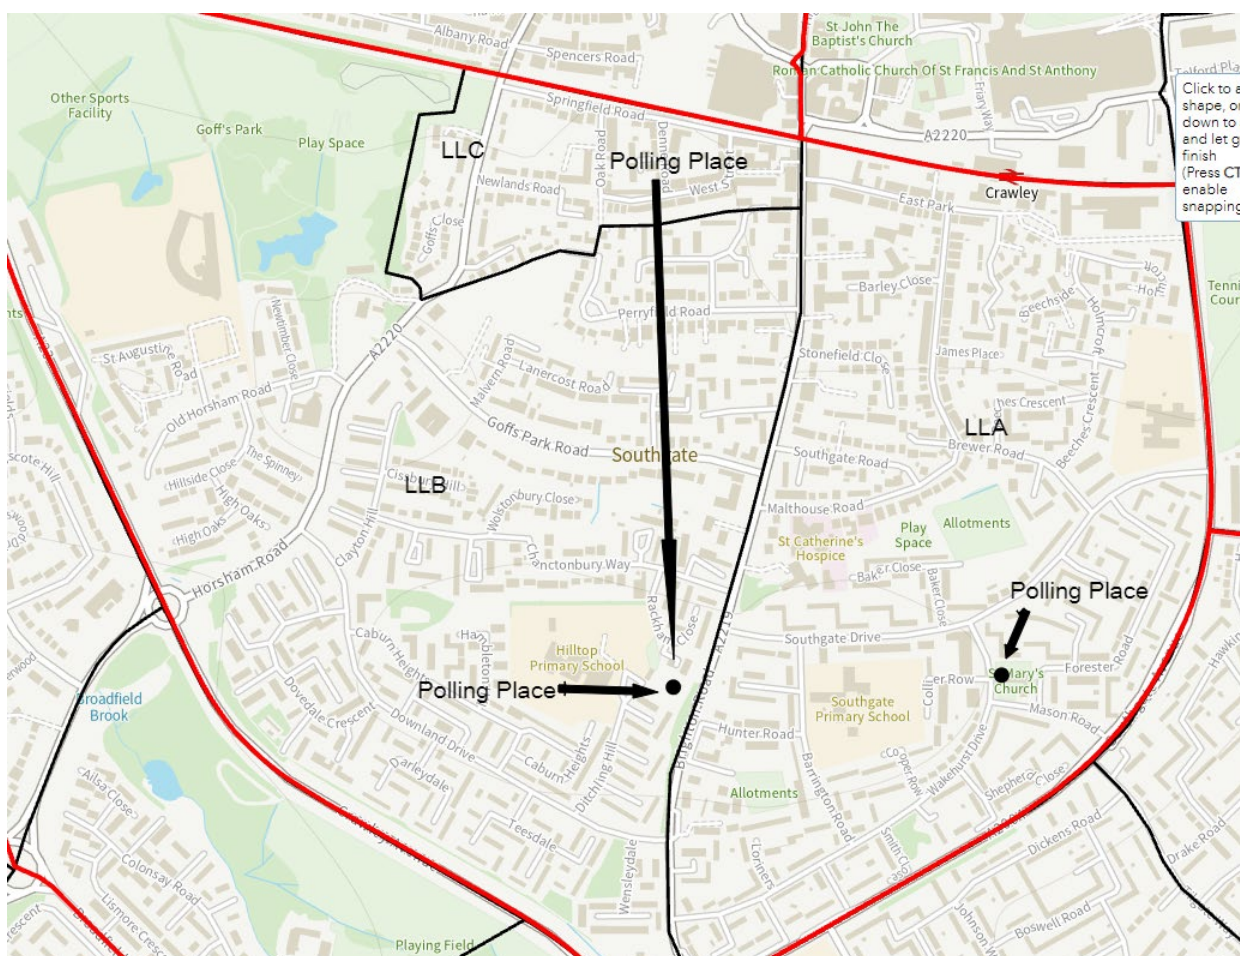

Southgate Ward

Polling District LLA

Polling Place: St Mary's Church Hall, Wakehurst Drive.

Electors: 3000

Postal Voters: 734

Polling District LLB

Polling Place: Southgate Community Centre, Ditchling Hill.

Electors: 2909

Postal Voters: 850

Polling District LLC

Polling Place: Southgate Community Centre, Ditchling Hill.

Electors: 648

Postal Voters: 195