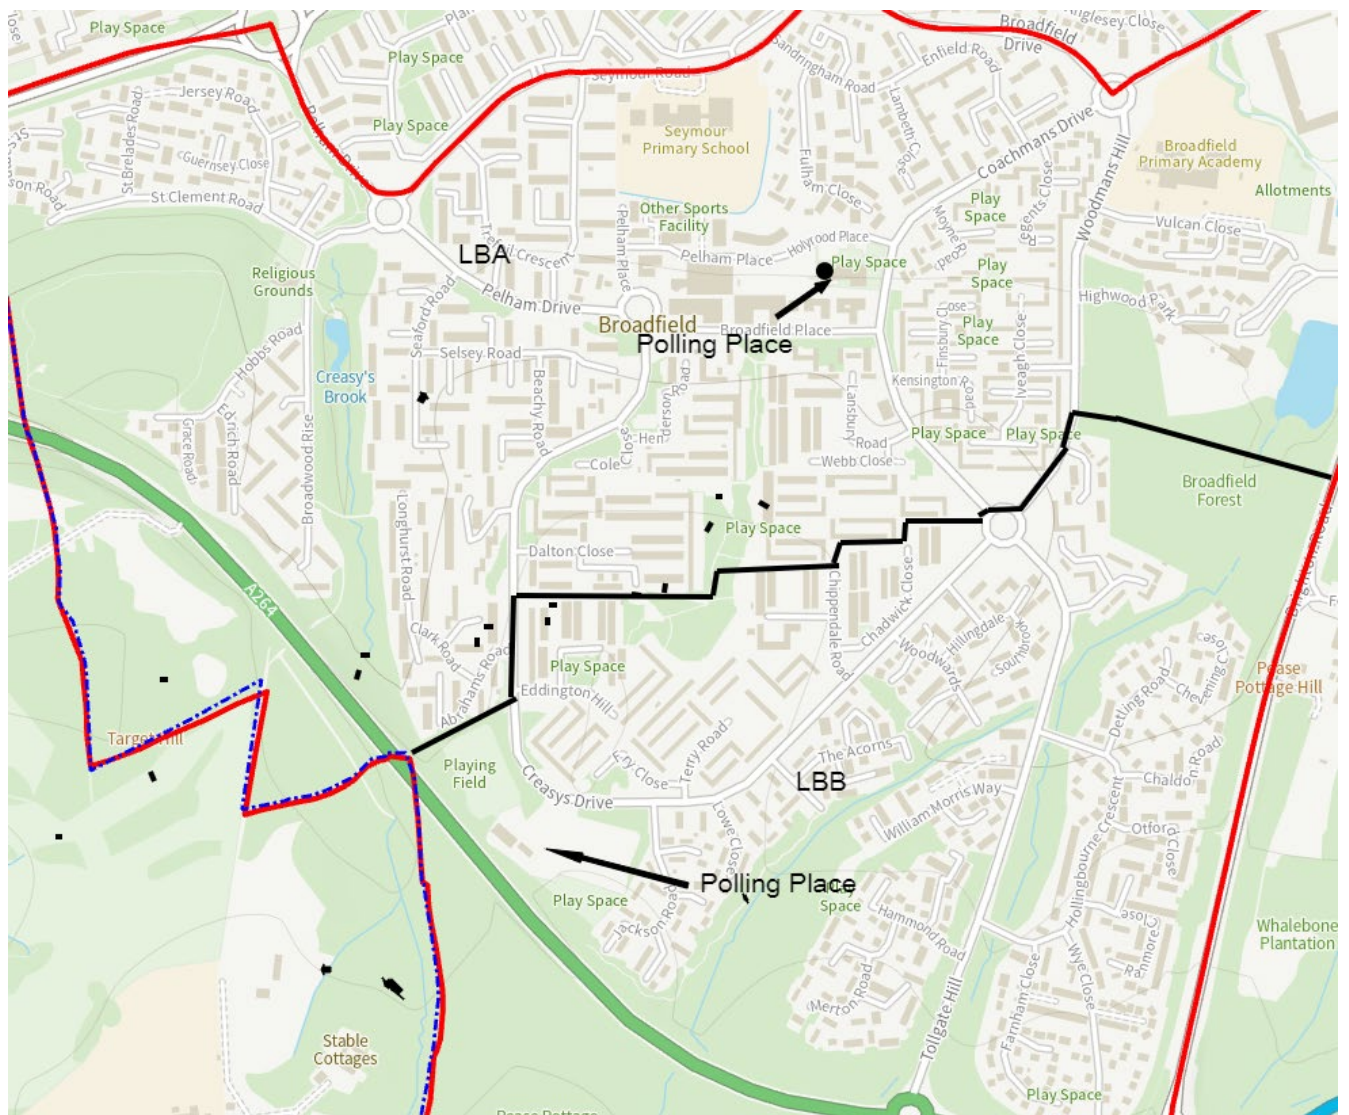

Broadfield Ward

Polling District LBA

Polling Place: Broadfield Youth and Community Centre Broadfield Barton.

Electors: 4585

Postal Voters: 905

Polling District LBB

Polling Place: Creasy's Drive Adventure Playground, Creasy's Drive

Electors: 2684

Postal Voters: 684