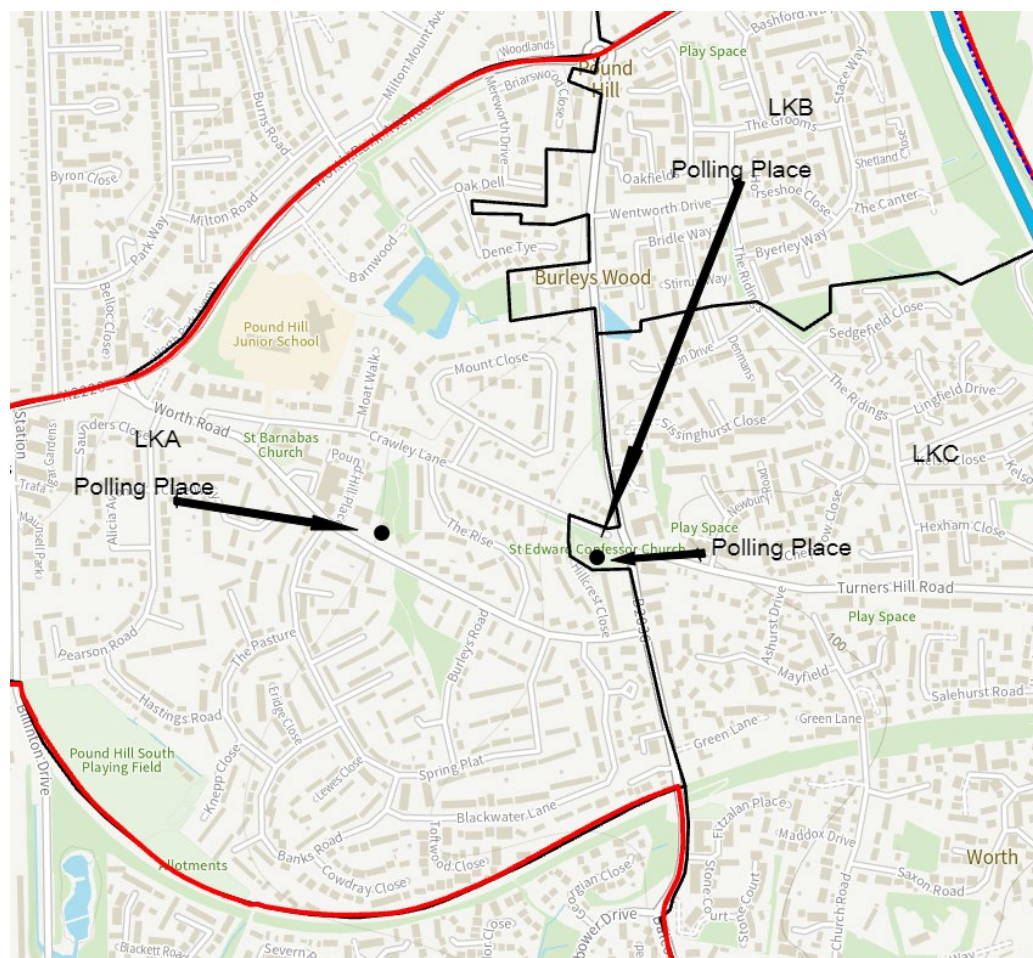

Polling Place: St. Edward the Confessor Church Hall, Hillcrest Close.

Electors: 1131

Postal Voters: 282

Polling District LKC

Polling Place: St. Edward the Confessor Church Hall, Hillcrest Close.

Electors: 2308

Postal Voters: 651

Southgate Ward

Polling District LLA

Polling Place: St Mary's Church Hall, Wakehurst Drive.

Electors: 3000

Postal Voters: 734

Polling District LLB

Polling Place: Southgate Community Centre, Ditchling Hill.