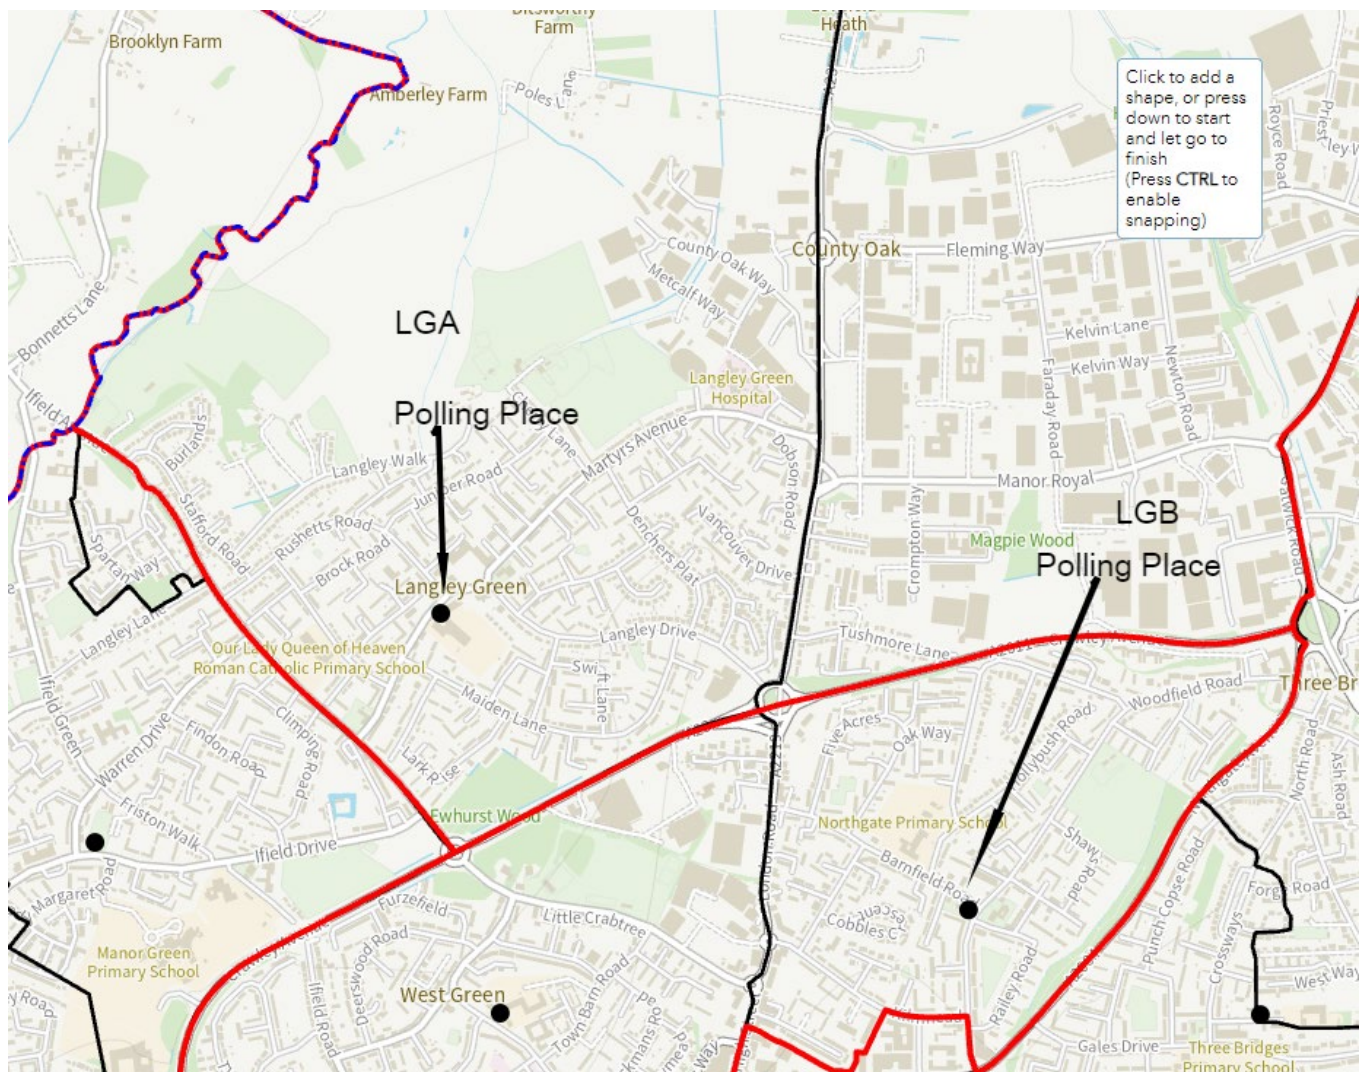

Electors: 508

Postal Voters: 110

Maidenbower Ward

Polling District LHA

Polling Place: Maidenbower Community Centre,
Harvest Road.

Electors: 2829

Postal Voters: 659

Polling District LHB