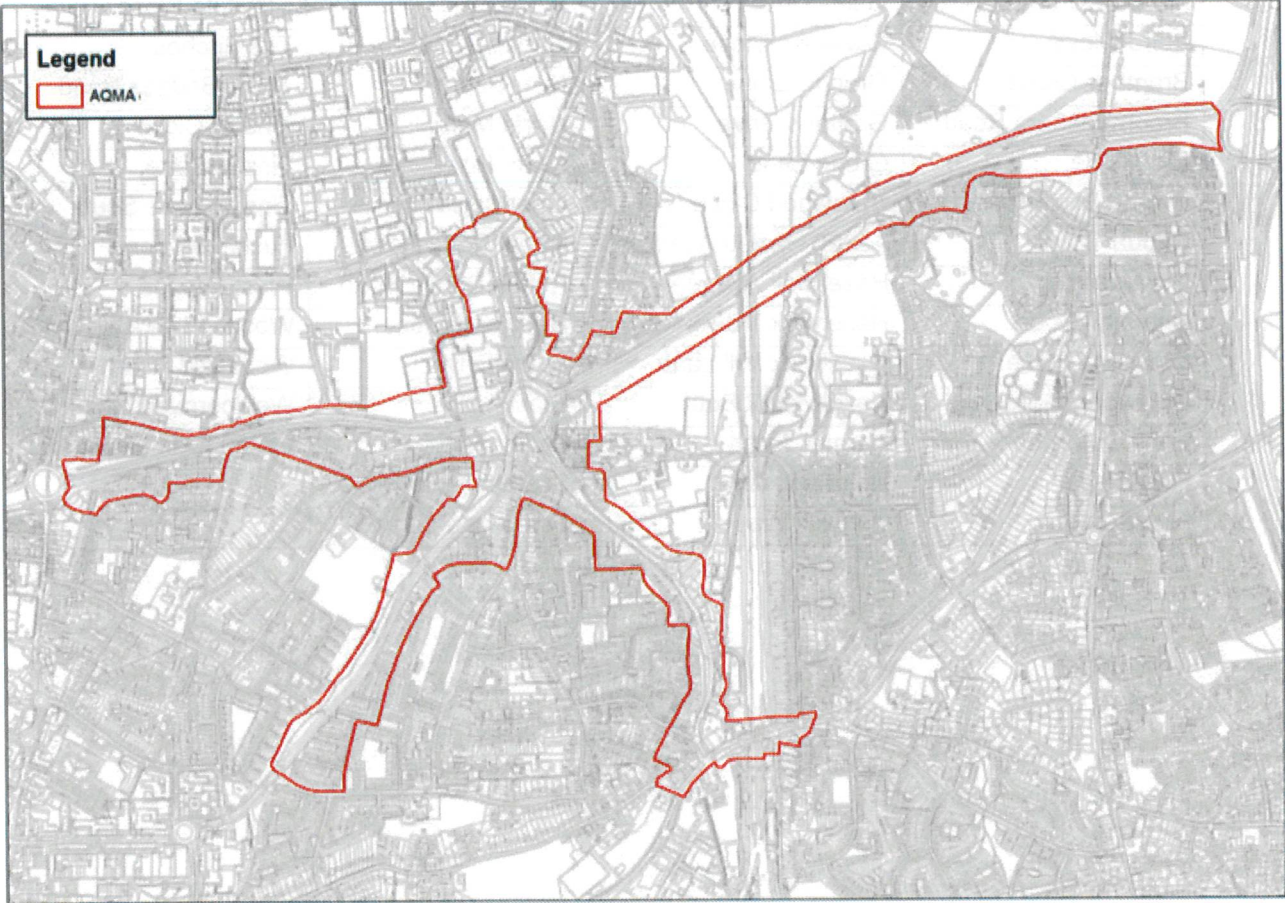

**VARIATION**

- 4. By this Order the Council varies the Hazelwick AQMA Order.
- 5. The designated area under the Hazelwick AQMA Order is extended and shall include all the land and properties within the red line in the plan in Schedule 1 (“the Modified Designated Area”). A list of the roads within the Modified Designated Area are listed in Schedule 2.
- 6. This order may be cited as the **Crawley Borough Council Air Quality Management Area Order 2021**, and shall come into effect on 11 March 2021.

## SCHEDULE 2

List of roads, either partially or entirely, included within the Modified Designated Area as shown within the red bordered area on the attached plan in Schedule 1

A2011 Crawley Ave	Gatwick Road	Mill Road	St Marys Drive
A2004 Northgate Ave	Gales Drive	Monksfield	Steyping Close
Baird Close	Glenview Close	Napier Way	The Birches
Bramber Close	Grange Close	New Street	Three Bridges Road
Broomdashers Road	Grattons Drive	North Mead	Tinsley Close
Brookside	Green Lane	North Road	Tinsley Lane
Bycroft Roundabout	Harewood Close	Oriel Close	Tinsley Lane South
Capua Court	A2220 Haslett Ave East	Pond Wood Road	Tushmore Lane
Cloverlands	Hazelwick Avenue	Punch Copse Road	West Avenue
Churchill Court	Hazelwick Mews	Redwood Close	Woodend Close
Crawlers Close	Hazelwick Mill Lane	Siena Drive	Woodfield Road
Dalewood Gardens	Hazelwick R'Bout	Station Hill	Woolborough Lane
Early Commons	Hermits Road	St Annes Road	A2220 Worth Park Ave
Firle Close	Magpie Walk	St Catherines Road	
Five Acres	Maxwell Way	St Hildas Close	