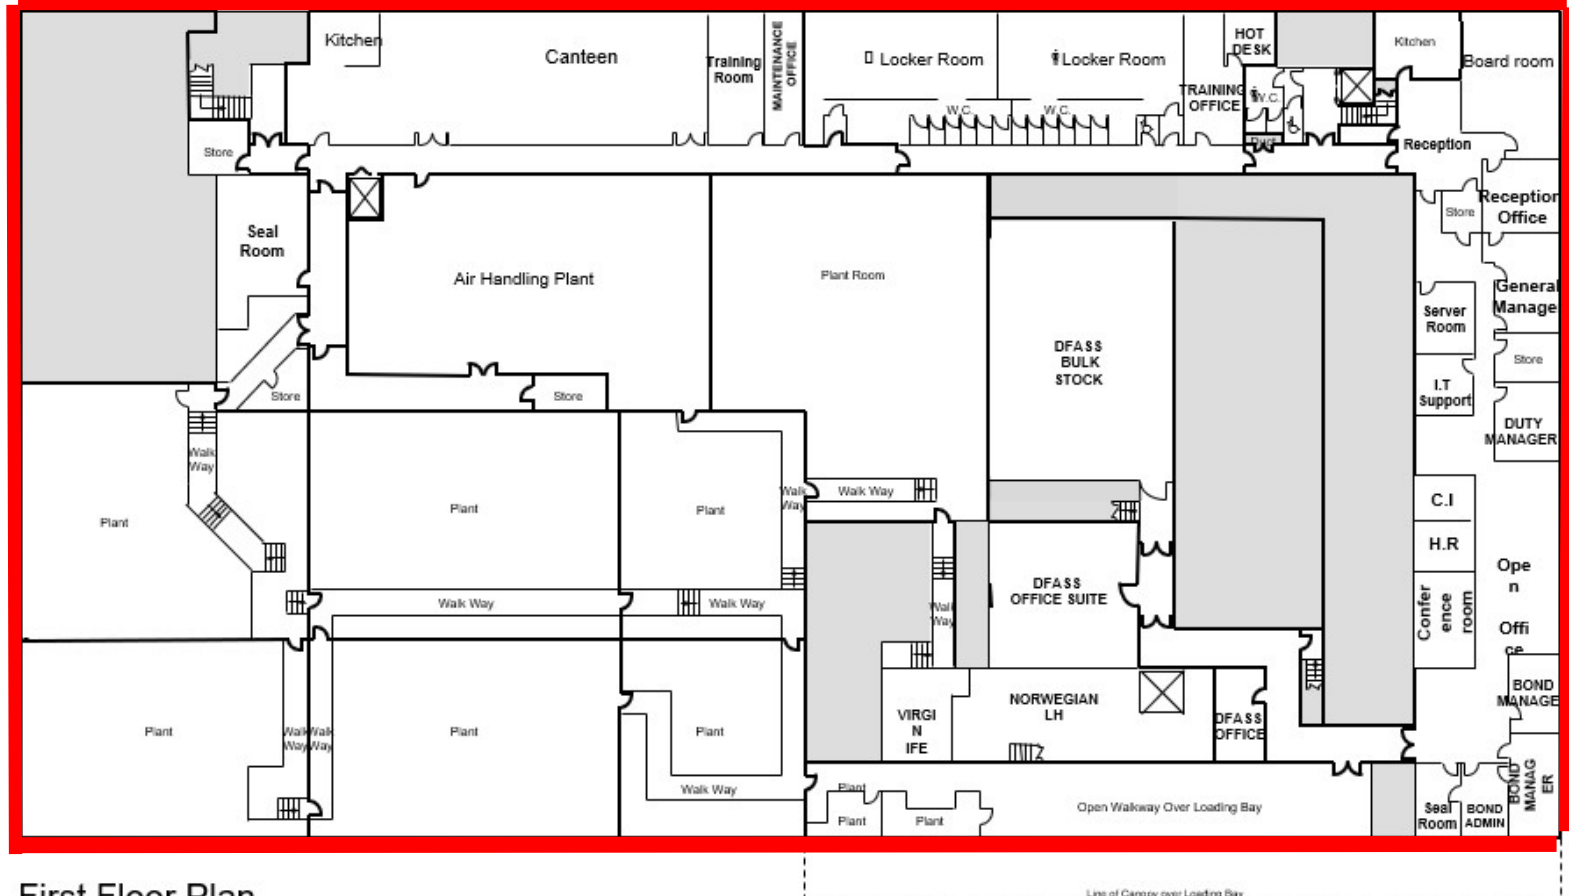

Gate Gourmet  
Gatwick  
Viking House  
RH6 0PE

**MAIN BUILDING  
LAYOUT  
FIRST FLOOR**

First Floor Plan

:

Denotes area for licensable activity

Gate Gourmet  
 Gatwick  
 Viking House  
 RH6 0PE

**FIRE  
 EXTINGUISHERS  
 LAYOUT  
 GROUND FLOOR**

Gate Gourmet  
 Gatwick  
 Viking House  
 RH6 0PE

**FIRE  
 EXTINGUISHERS  
 LAYOUT  
 FIRST FLOOR**

Staff entrance 1

Visitor entrance

**LGW Fire Extinguishers Log and Location list**

Last updated 22/10/2021

FIRST Floor location plan;