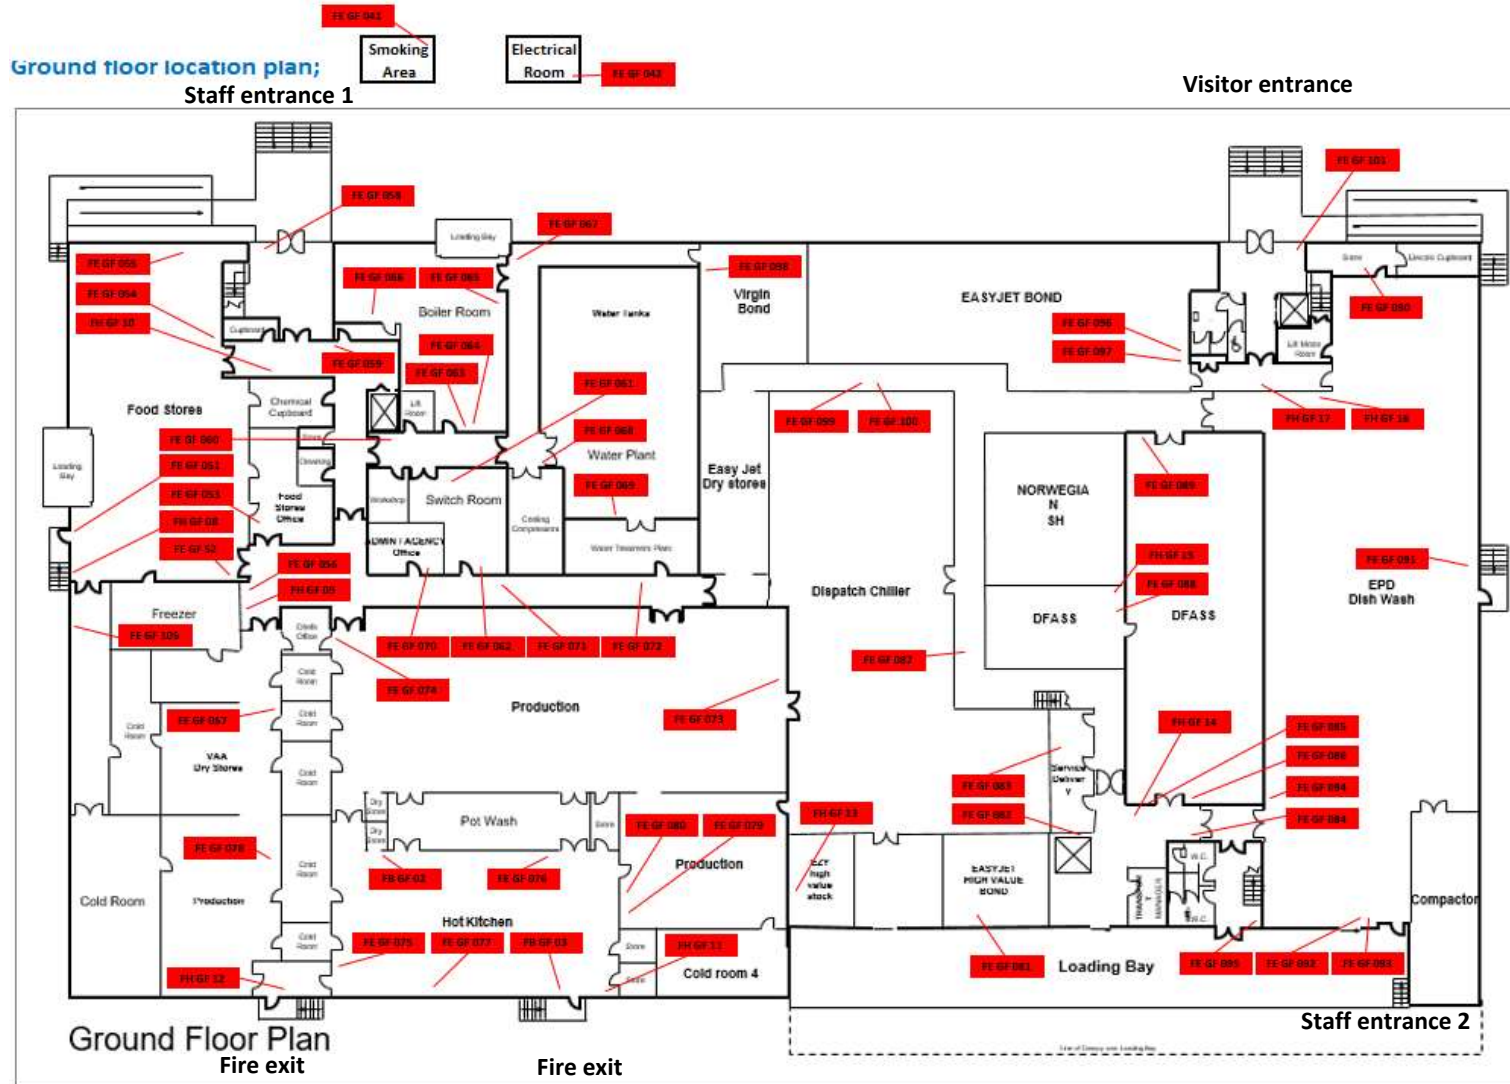

Gate Gourmet  
Gatwick  
Viking House  
RH6 0PE

**MAIN BUILDING  
LAYOUT  
FIRST FLOOR**

First Floor Plan

:

Denotes area for licensable activity

Gate Gourmet  
 Gatwick  
 Viking House  
 RH6 0PE

**FIRE  
 EXTINGUISHERS  
 LAYOUT  
 GROUND FLOOR**

Gate Gourmet  
 Gatwick  
 Viking House  
 RH6 0PE

**FIRE  
 EXTINGUISHERS  
 LAYOUT  
 FIRST FLOOR**

Staff entrance 1

Visitor entrance

**LGW Fire Extinguishers Log and Location list**

Last updated 22/10/2021

FIRST Floor location plan;